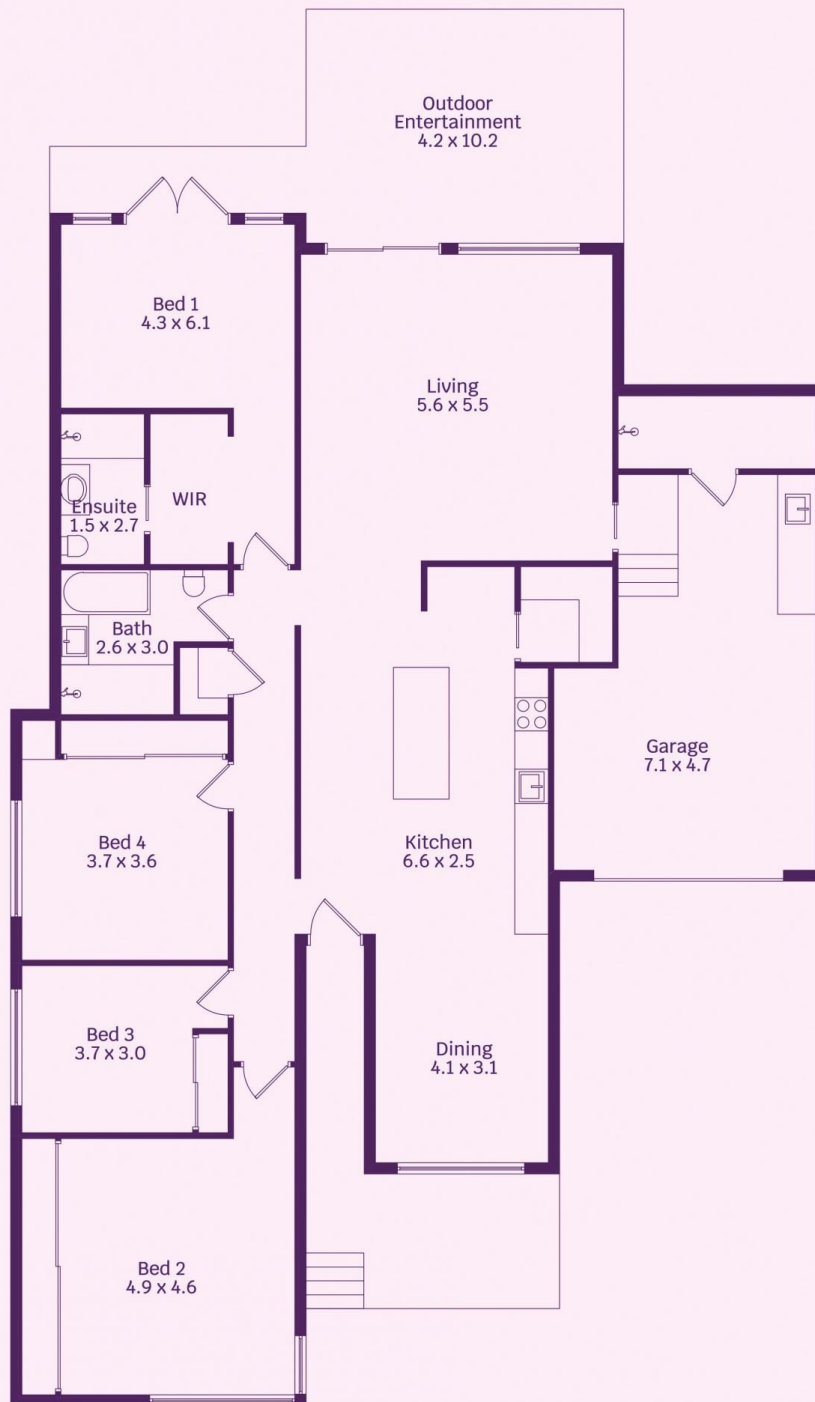

3 Pendlebury Parade Woonona NSW

coastal charm | comfort | location

Tucked just 350 metres from the shoreline, this beautifully transformed home offers the ultimate beachside lifestyle. Designed by the award winning Debu Studios this stunning single level home boasts clean lines, soaring ceilings and natural textures that blends style with functionality in all the right ways. Flowing open interiors are filled with natural light and perfect indoor/outdoor integration invites lazy afternoons with family and friends.

what you will love...

> striking coastal façade positioned on easy care level

[For full version visit the website](https://www.mcneice.com.au)

4 2 2

Type : House
Price : Contact Agent
Land Size : 617 sqm
View : <https://www.mcneice.com.au/8585055>

Troy McNeice
02 4284 8536

Joshua De Smuszko
02 4284 8536

HOUSE INTERNAL AREA 208m²

HOUSE OVERALL AREA 252m²

Plans shown are for presentation purposes and are not part of any legal document.

Dimensions are approximate