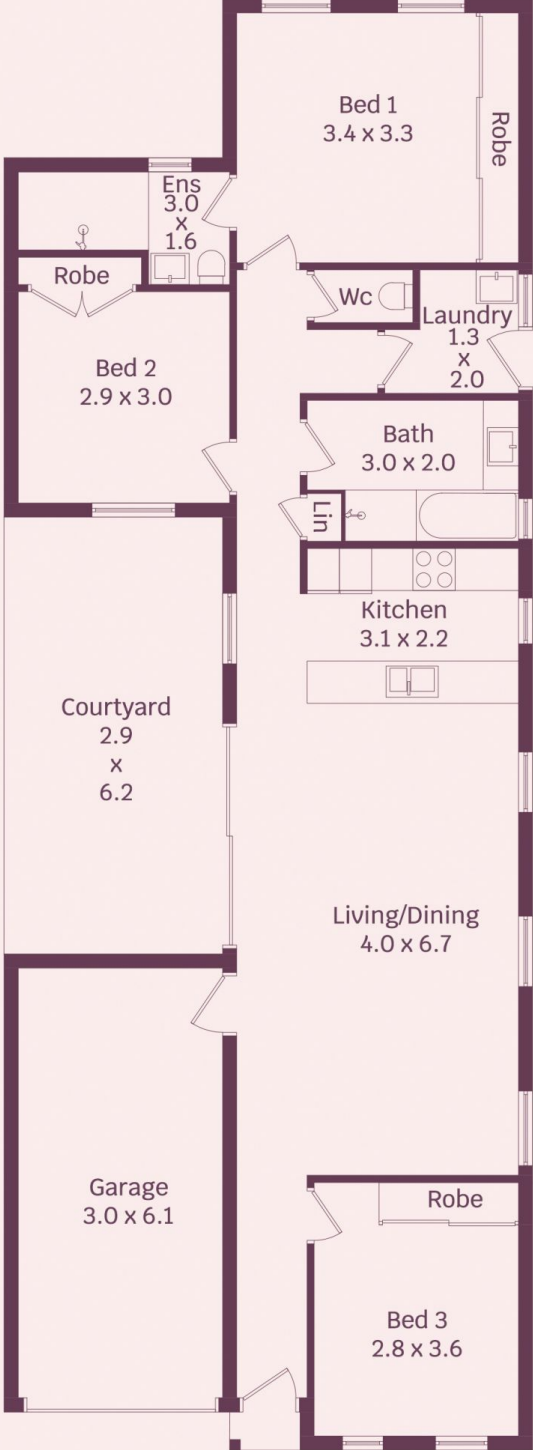

4 Flame Tree Circuit Woonona NSW

3  2  1 

family | lifestyle | modern

Located in the popular Edgewood Estate, this single level home offers a haven for those looking to downsize or a young family in need of an easy-care lifestyle. Including three generous sized bedrooms, open plan living and dining layout and provides a rarely found child friendly backyard.

what you will love...

- > single level modern house in the highly sought after Edgewood Estate
- > modern kitchen with gas cooking, ample bench and

Type : House
Land Size : 359 sqm
View : <https://www.mcneice.com.au/8488438>

Mia Atkinson
02 4284 8536

Erin McPhillips
02 4284 8536

[For full version visit the website](https://www.mcneice.com.au)

HOUSE INTERNAL AREA 114m²
HOUSE OVERALL AREA 146m²

Plans shown are for presentation purposes and are not part of any legal document.
Dimensions are approximate