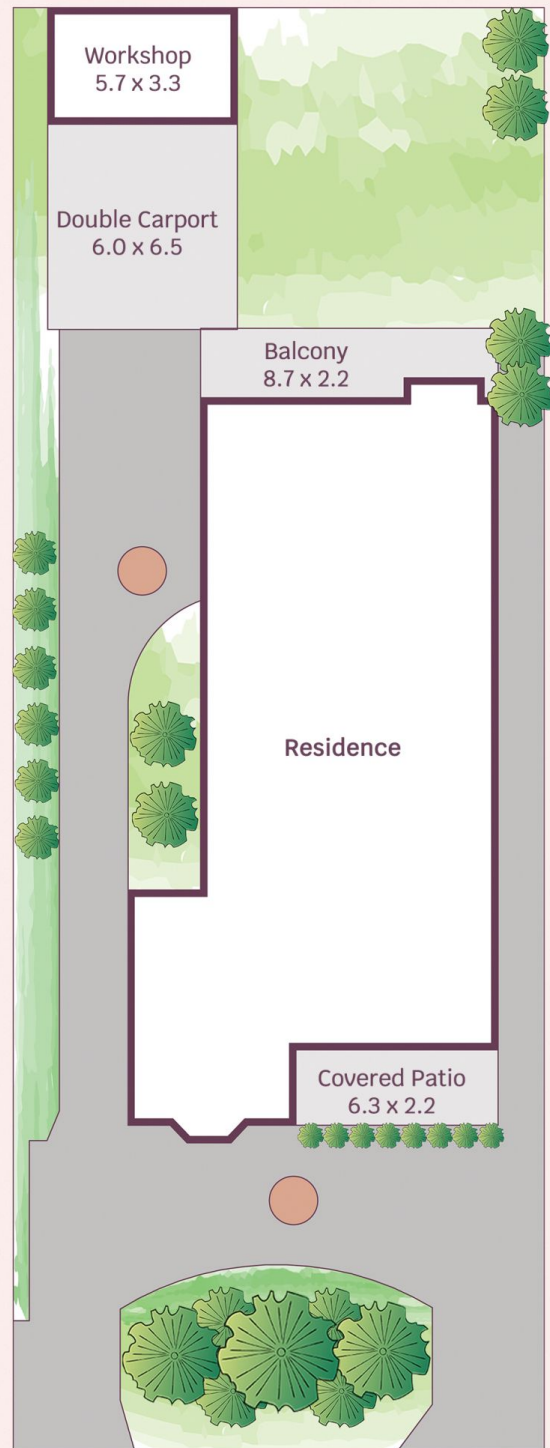

46 Hamilton Street Fairy Meadow NSW

6 3 4

Elegant | Size | Family

Step into this beautiful home where old-world charm meets modern luxury. Offering timeless elegance and spacious interiors this impressively appointed six bedroom home is grand in size with an abundance of warmth and sophistication.

what you will love...

- > nestled in a quality location with north facing rear yard and escarpment views
- > beautiful ornate cornices with nine foot high ceilings and antique chandeliers

[For full version visit the website](https://www.mcneice.com.au)

**Type** : House  
**Building Size** : 283 sqm  
**Land Size** : 727 sqm  
**View** : <https://www.mcneice.com.au/8488389>

**Mia Atkinson**  
02 4284 8536

**Erin McPhillips**  
02 4284 8536

46 Hamilton Street, Fairy Meadow

molenaar × mcneice

HOUSE INTERNAL AREA 283m<sup>2</sup>  
HOUSE OVERALL AREA 394m<sup>2</sup>

Plans shown are for presentation purposes and are not part of any legal document.  
Dimensions are approximate