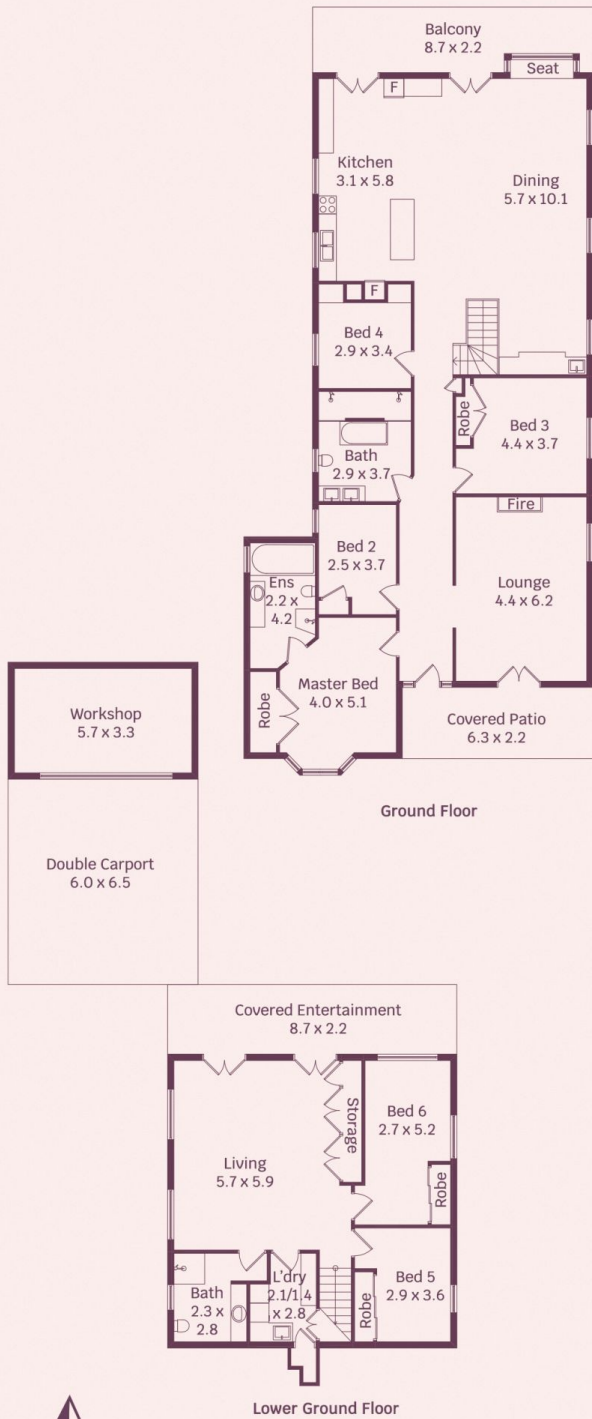

46 Hamilton Street Fairy Meadow NSW

6 3 4

Elegant | Size | Family

Step into this beautiful home where old-world charm meets modern luxury. Offering timeless elegance and spacious interiors this impressively appointed six bedroom home is grand in size with an abundance of warmth and sophistication.

what you will love...

- > nestled in a quality location with north facing rear yard and escarpment views
- > beautiful ornate cornices with nine foot high ceilings and antique chandeliers

[For full version visit the website](https://www.mcneice.com.au)

**Type** : House  
**Building Size** : 283 sqm  
**Land Size** : 727 sqm  
**View** : <https://www.mcneice.com.au/8488389>

**Mia Atkinson**  
02 4284 8536

**Erin McPhillips**  
02 4284 8536

46 Hamilton Street, Fairy Meadow

molenaar × mcneice

HOUSE INTERNAL AREA 283m<sup>2</sup>  
HOUSE OVERALL AREA 394m<sup>2</sup>

Plans shown are for presentation purposes and are not part of any legal document.  
Dimensions are approximate