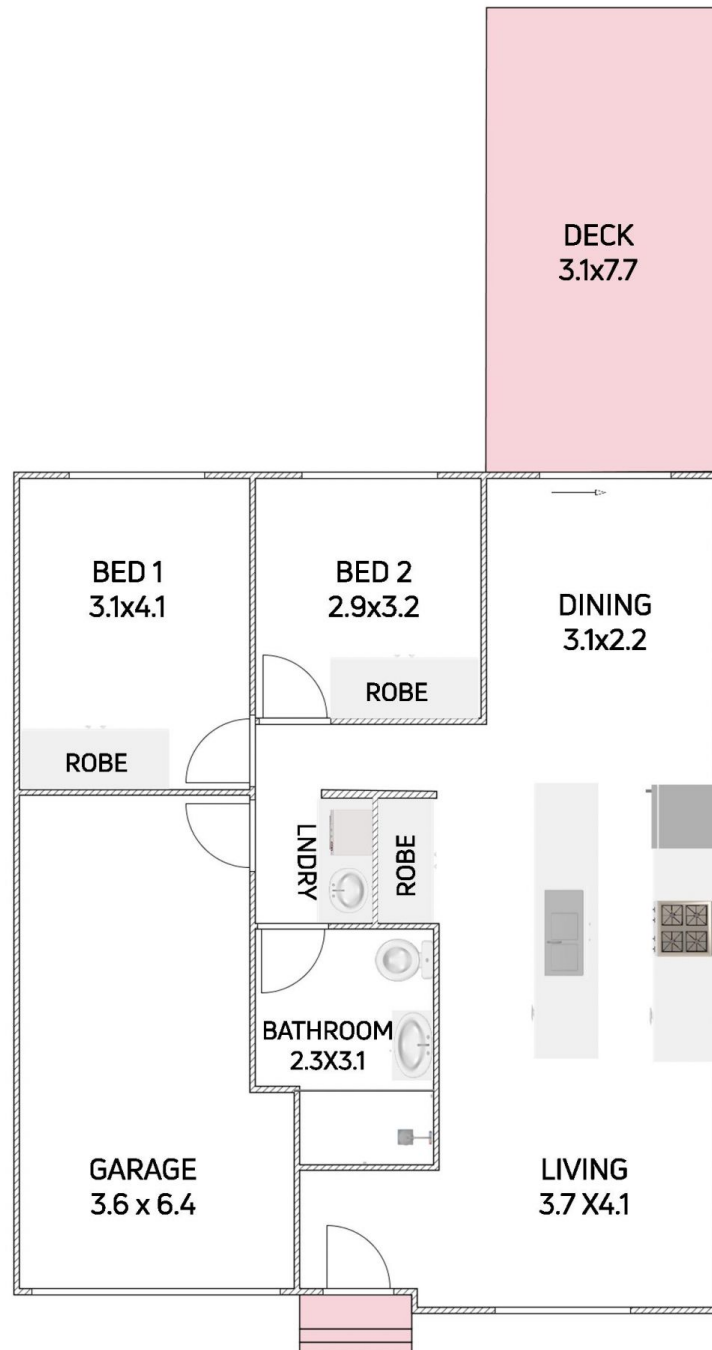

[For full version visit the website](https://www.mcneice.com.au/8488373)

**Type** : House  
**Land Size** : 217 sqm  
**View** : <https://www.mcneice.com.au/8488373>

**Mia Atkinson**  
02 4284 8536

**Erin McPhillips**  
02 4284 8536

64 WALLBANK WAY, BULLI

+ molenaar  
mcneice

Plans shown are for presentation purposes and are not part of any legal document. Dimensions are approximate.