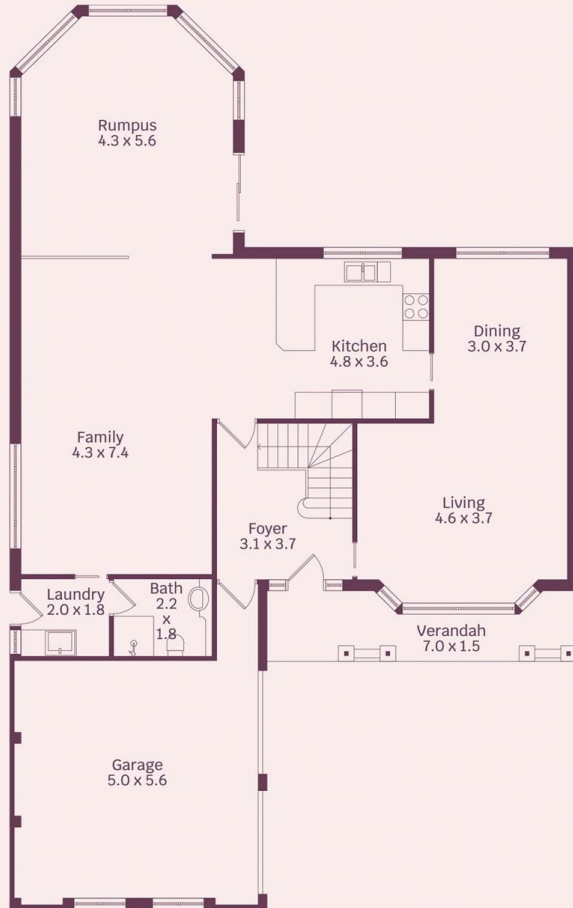

what you will love?

- > generous layout with large rooms and well-kept tiles and carpet
- > three separate living and dining areas plus covered

[For full version visit the website](https://www.mcneice.com.au/8488269)

**Type** : House  
**Land Size** : 651 sqm  
**View** : <https://www.mcneice.com.au/8488269>

**Mia Atkinson**  
02 4284 8536

**Erin McPhillips**  
02 4284 8536

76 Towradgi Road, Towradgi

molenaar × mcneice

Ground Floor

First Floor

HOUSE INTERNAL AREA 269m<sup>2</sup>  
HOUSE OVERALL AREA 307m<sup>2</sup>

Plans shown are for presentation purposes and are not part of any legal document.

Dimensions are approximate