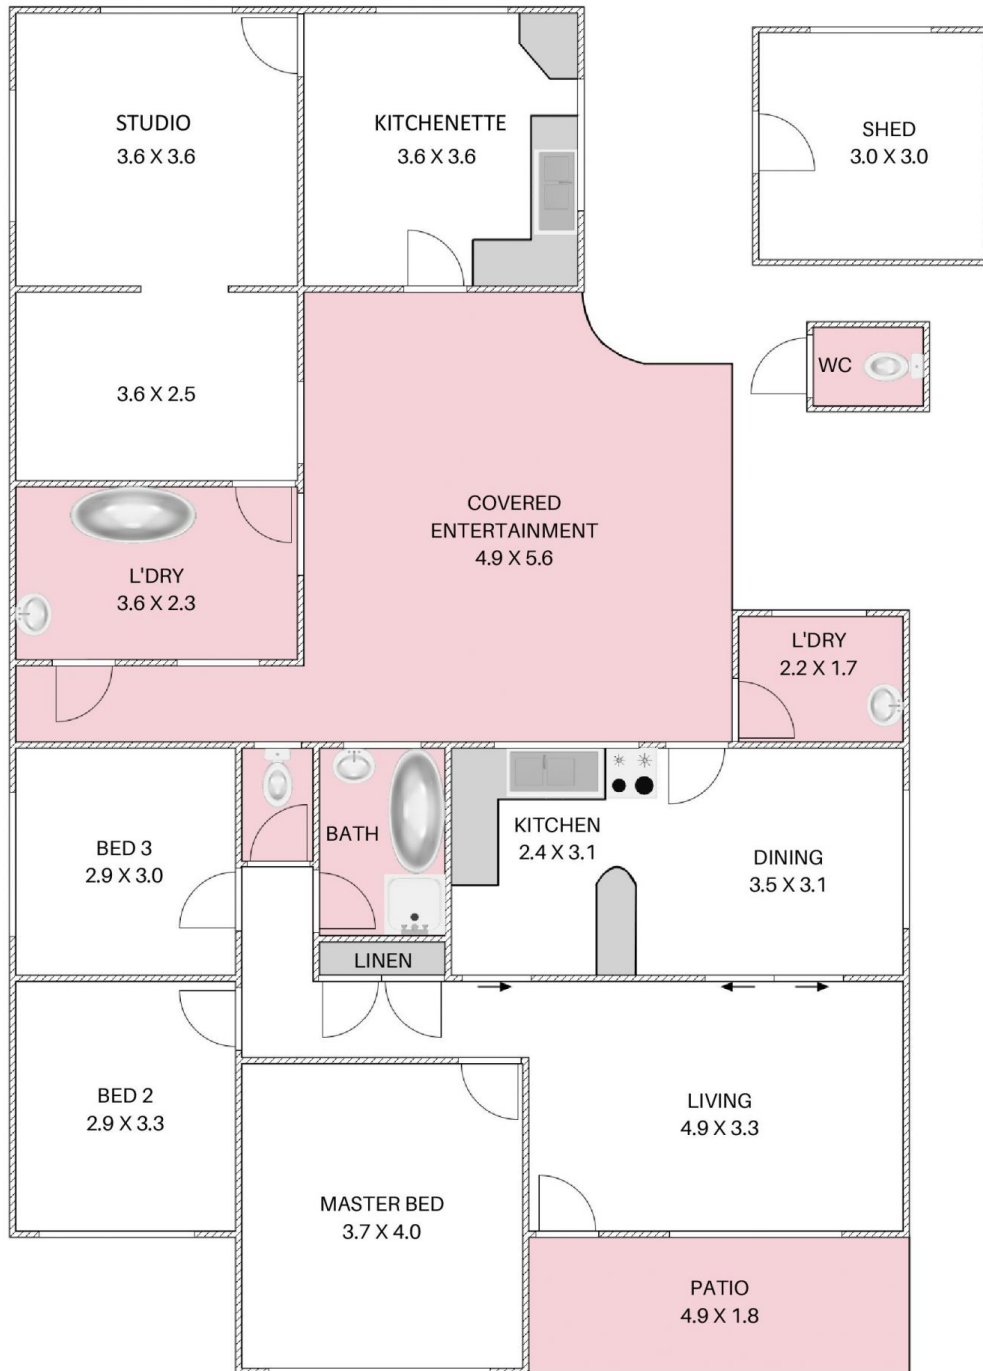

16 Hollebon Road Bellambi NSW

what you will love?
character | block | potential

This charming three bedroom cottage provides so much character and is located in a highly convenient location.

- + charming brick veneer home with refreshed elements
- + retro kitchen and bathroom ready for immediate occupation
- + freshly painted interiors and polished original timber floorboards
- + three sizeable bedrooms of accommodation, ceiling fan to master
- + additional studio includes a kitchenette and storage room

[For full version visit the website](#)

3 1 1

Type : House

View : <https://www.mcneice.com.au/8488037>

Erin McPhillips
02 4284 8536

Hilary Moy
02 4284 8536

16 HOLLEBON ROAD, BELLAMBI

+ molenaar
mcneice

HOUSE INTERNAL AREA: 127m²

HOUSE TOTAL AREA: 171m²

Plans shown are for presentation purposes and are not part of any legal document. Dimensions are approximate.