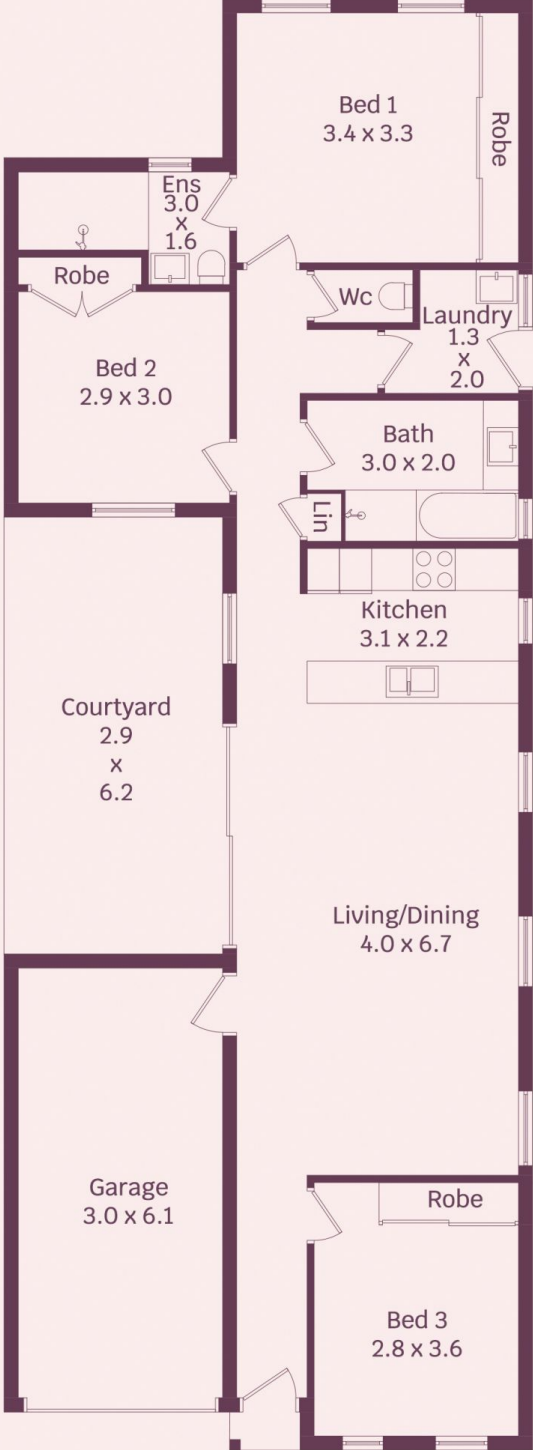

## 4 Flame Tree Circuit Woonona NSW

3 2 1

family | downsize | modern

Located in the popular Edgewood Estate, this single level home offers a haven for those looking to downsize or a young family in need of an easy-care lifestyle. Including three generous sized bedrooms, open plan living and dining layout and provides a rarely found child friendly backyard.

what you will love...

- > single level modern house in the highly sought after Edgewood Estate
- > modern kitchen with gas cooking, ample bench and

**Type** : House  
**Land Size** : 359 sqm  
**View** : <https://www.mcneice.com.au/8484904>

**Matthew Stipcevic**  
02 4284 8536

**Adam Blackmore**  
02 4284 8536

[For full version visit the website](https://www.mcneice.com.au)

HOUSE INTERNAL AREA 114m<sup>2</sup>  
HOUSE OVERALL AREA 146m<sup>2</sup>

Plans shown are for presentation purposes and are not part of any legal document.  
Dimensions are approximate