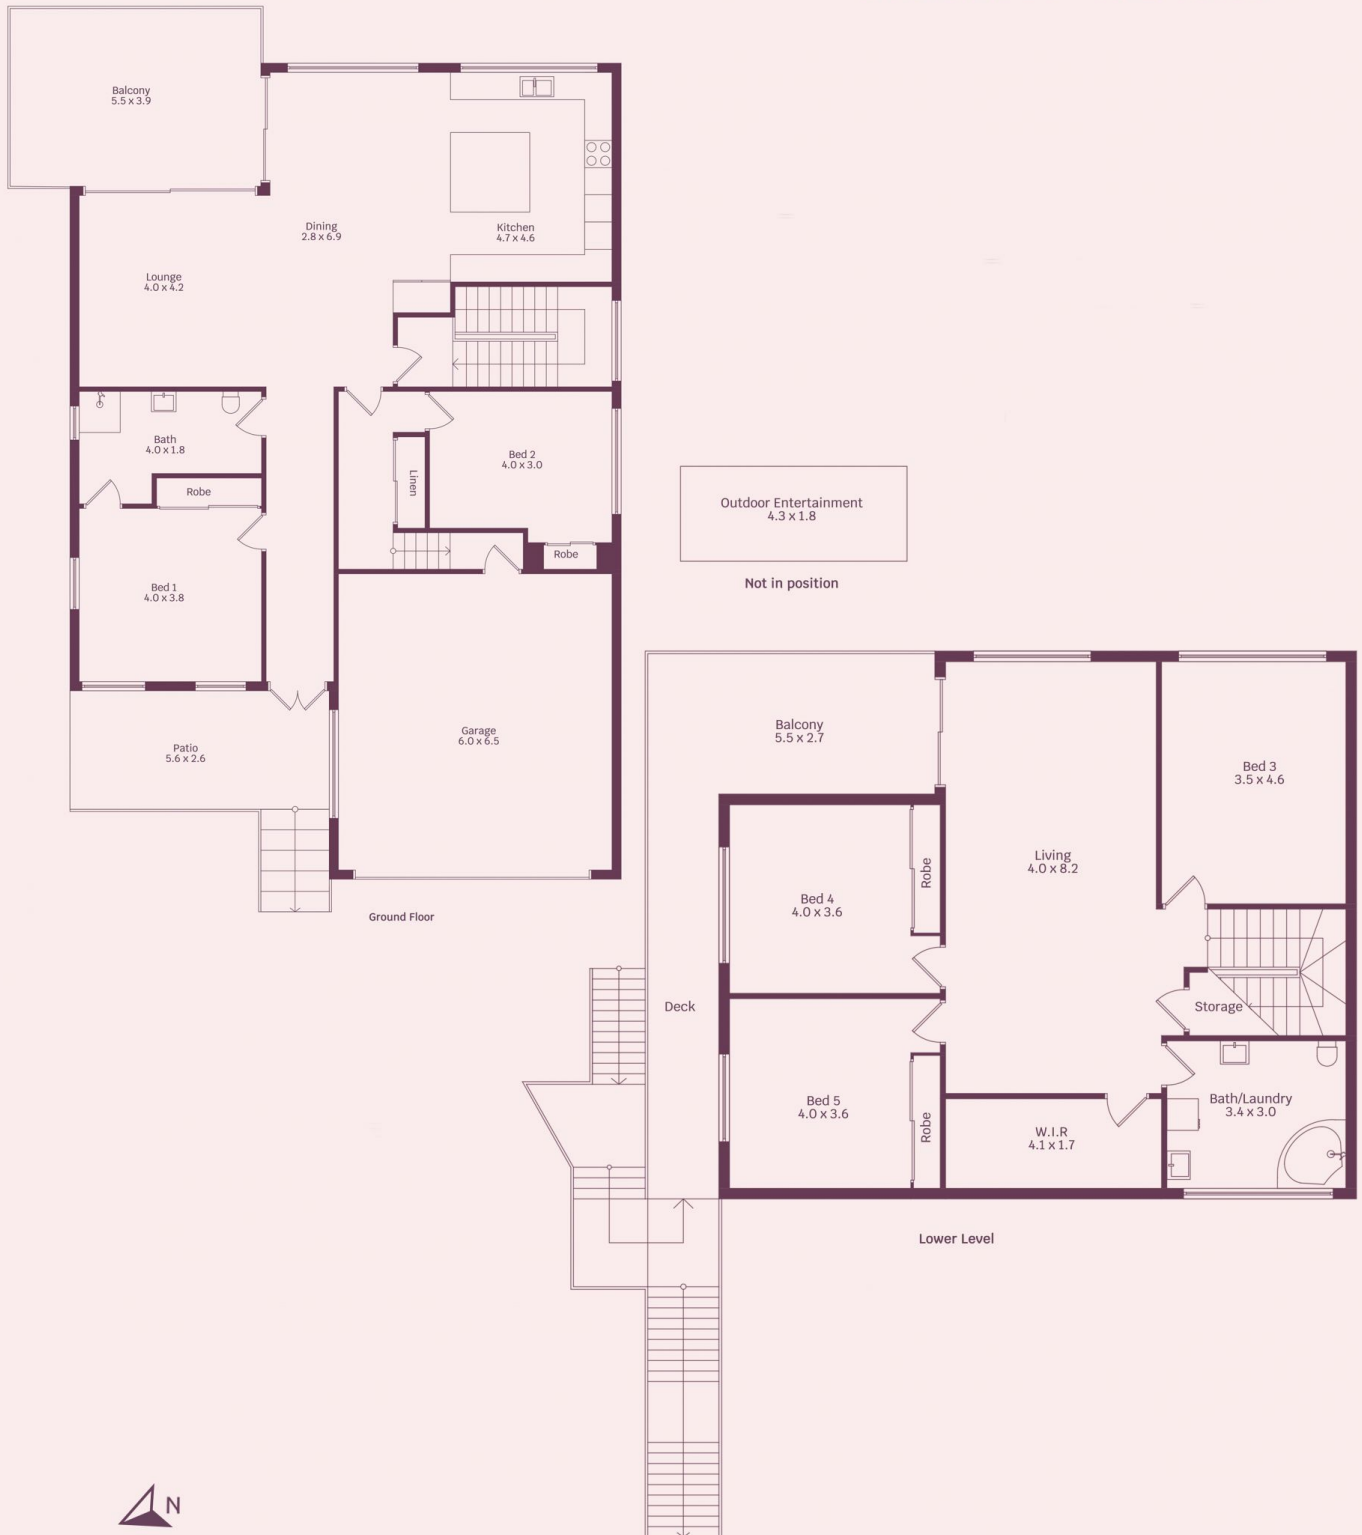

9 Sturt Place Bulli NSW

5 2 2

modern | rainforest | land

Situated in the heights of Bulli on an impressive 1,056 sqm block, immerse yourself in this stunning five-bedroom modern oasis with a tranquil rainforest setting. Located in a family community in a low-traffic cul-de-sac street while enjoying scenic ocean views from the kitchen, living areas and deck. This architectural home has been perfectly appointed to embrace the privacy of nature with a modern twist.

what you will love?

> 1,056 sqm of land, stunning ocean views and

[For full version visit the website](https://www.mcneice.com.au)

Type : House
Price : \$ 1,850,000
Land Size : 1056 sqm
View : <https://www.mcneice.com.au/8484897>

Matthew Stipcevic
02 4284 8536

Adam Blackmore
02 4284 8536

9 Sturt Place, Bulli

molenaar × mcneice

HOUSE INTERNAL AREA 377m²
HOUSE OVERALL AREA 388m²

Plans shown are for presentation purposes and are not part of any legal document.
Dimensions are approximate