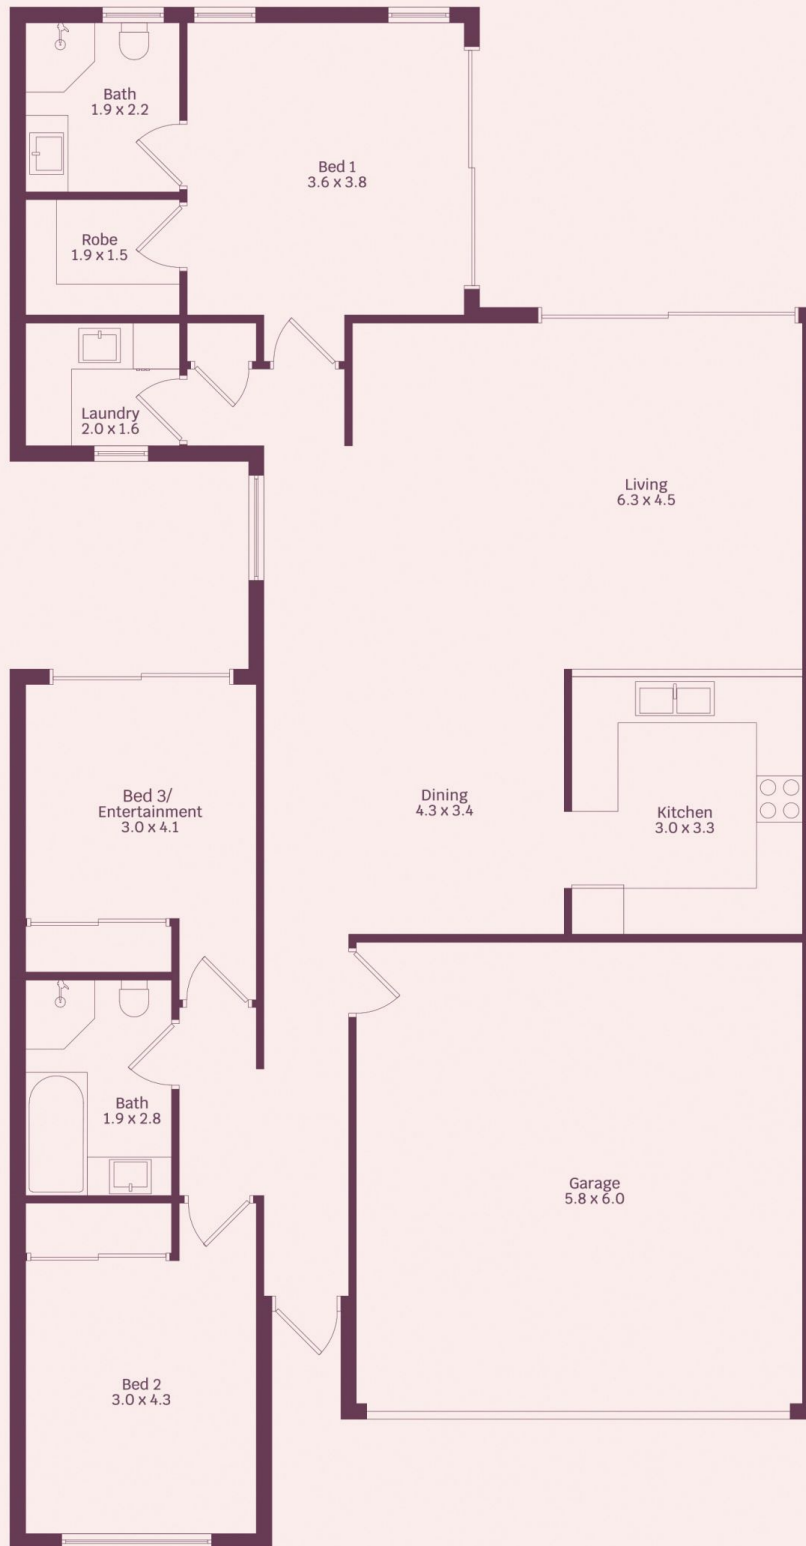

2/145 Pioneer Road Towradgi NSW

3 2 2

space | light-filled | single level

Enriched by its fresh interiors and immaculate presentation throughout, this spacious three-bedroom, single-level villa is conveniently positioned, whilst providing optimal privacy and easy maintenance living at its finest. The practical floor plan makes it feel homely and is perfect for those looking to either downsize to an easy maintenance lifestyle or enter the market for the first time.

what you will love...

> spacious open plan lounge and dining room filled with natural light

[For full version visit the website](https://www.mcneice.com.au/8484788)

Type : Villa

View : <https://www.mcneice.com.au/8484788>

**David Hyslop**  
02 4284 8536

2/145 Pioneer Road, Towradgi

molenaar × mcneice

HOUSE INTERNAL AREA 173m<sup>2</sup>  
HOUSE OVERALL AREA 173m<sup>2</sup>

Plans shown are for presentation purposes and are not part of any legal document.

Dimensions are approximate