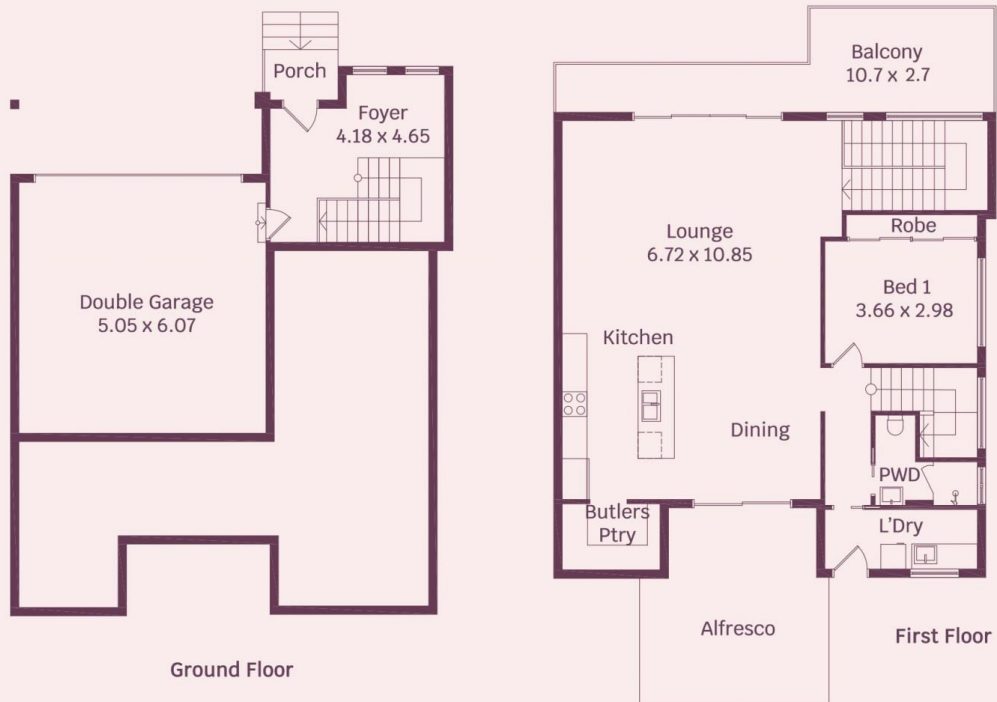

what you will love...

> four bedrooms of accommodation with built in wardrobes

[For full version visit the website](https://www.mcneice.com.au)

Type : House
Price : \$ 1,950,000
Land Size : 305 sqm
View : <https://www.mcneice.com.au/8484778>

Daniel Mulholland
02 4284 8536

Emre Hasdiraz
02 4284 8536

15 Thorn Parade, Bulli

molenaar × mcneice

HOUSE INTERNAL AREA 255m²
HOUSE OVERALL AREA 424m²

Plans shown are for presentation purposes and are not part of any legal document.
Dimensions are approximate