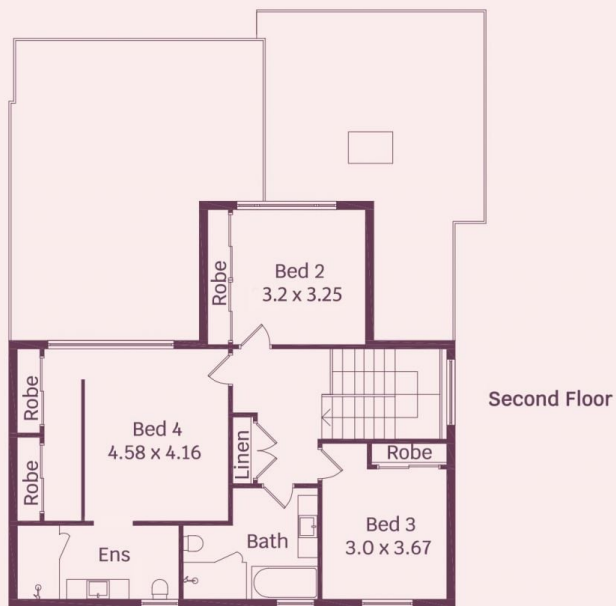

what you will love...

> four bedrooms of accommodation with built in wardrobes

[For full version visit the website](https://www.mcneice.com.au)

Type : House
Price : \$ 1,950,000
Land Size : 305 sqm
View : <https://www.mcneice.com.au/8484778>

Daniel Mulholland
02 4284 8536

Emre Hasdiraz
02 4284 8536

15 Thorn Parade, Bulli

molenaar × mcneice

HOUSE INTERNAL AREA 255m²
HOUSE OVERALL AREA 424m²

Plans shown are for presentation purposes and are not part of any legal document.
Dimensions are approximate