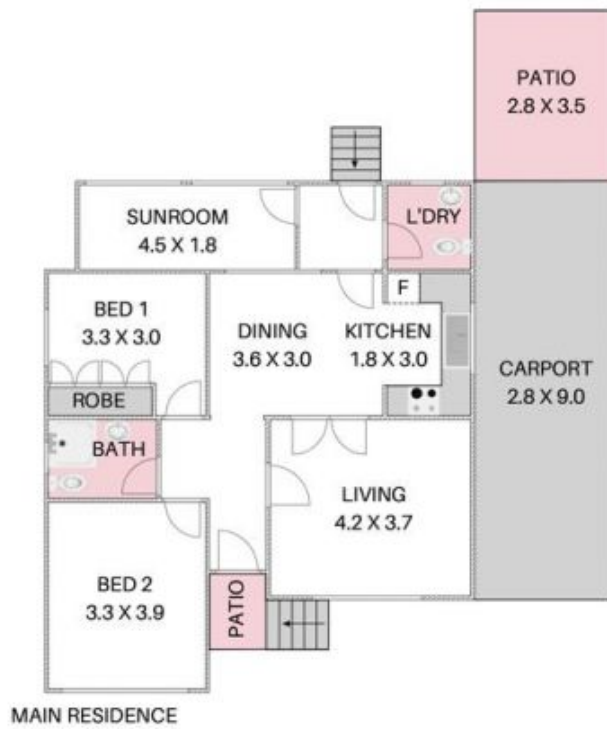

- + single level home with two bedrooms, sleep out and one bathroom
- + large living room with double door access to the dining area
- + original neat kitchen with ample bench and cupboard

[For full version visit the website](https://www.mcneice.com.au)

**Type** : House  
**Price** : \$ 1,100,000  
**Land Size** : 556 sqm  
**View** : <https://www.mcneice.com.au/8484508>

**Danny Peterson**  
02 4284 8536

26 ELLENGOWAN CRESCENT, FAIRY MEADOW

SITE PLAN

HOUSE TOTAL AREA 96m<sup>2</sup>

Plans shown are for presentation purposes and are not part of any legal document. Dimensions are approximate.