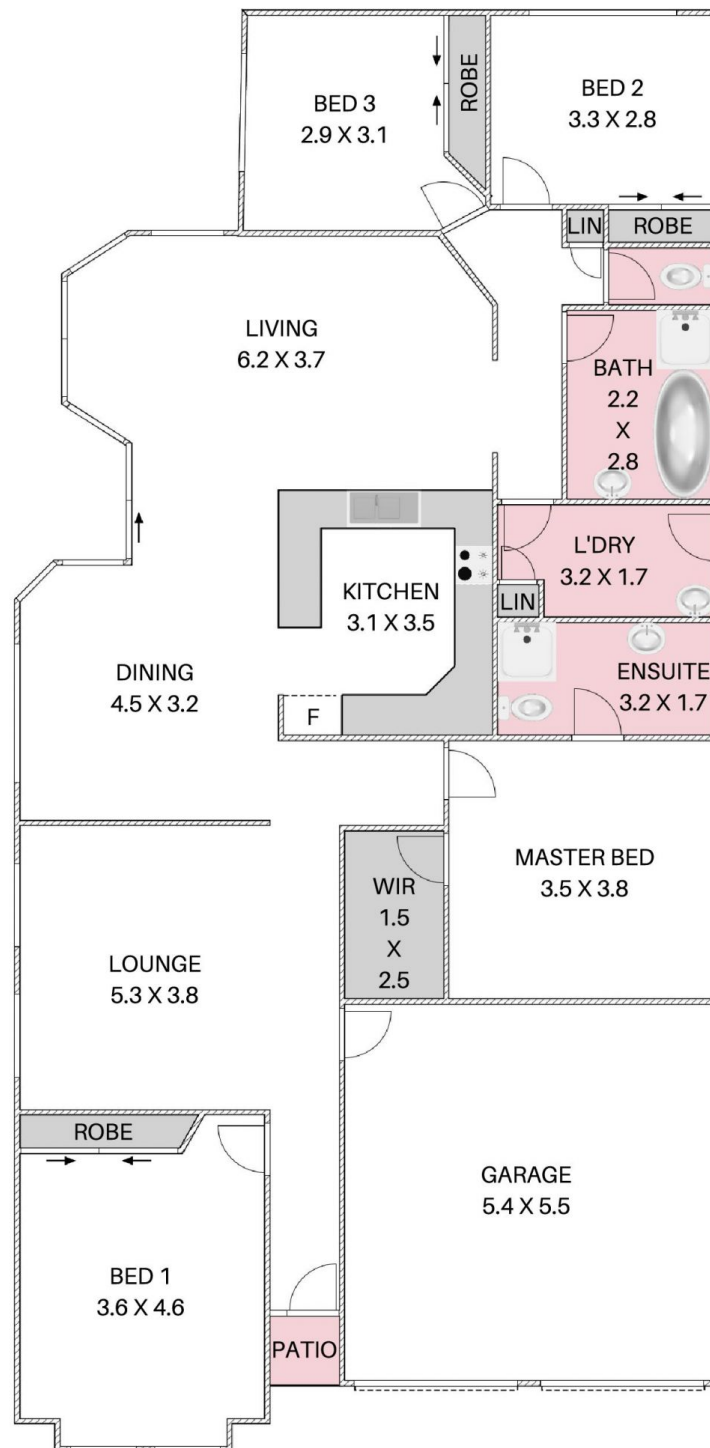

3 Surrey Place Dapto NSW

4 2 2

what you will love?
level | space | family

This impressive single level home is spread out to combine space and comfort ideal for a family. Only moments from Dapto Mall, situate yourself close to everything and entertain your friends and family endlessly with its large living quarters.

- + four-bedroom single level family home, ducted air conditioning throughout
- + multiple living rooms, options to entertain the kids and adults with separate areas
- + open plan kitchen with gas cooking, overlooks

[For full version visit the website](#)

Type : House
Land Size : 450 sqm
View : <https://www.mcneice.com.au/8484348>

Matthew Stipcevic
02 4284 8536

Danny Peterson
02 4284 8536

3 SURREY PLACE, DAPTO

+ molenaar
mcneice

HOUSE TOTAL AREA 180m²

Plans shown are for presentation purposes and are not part of any legal document. Dimensions are approximate.