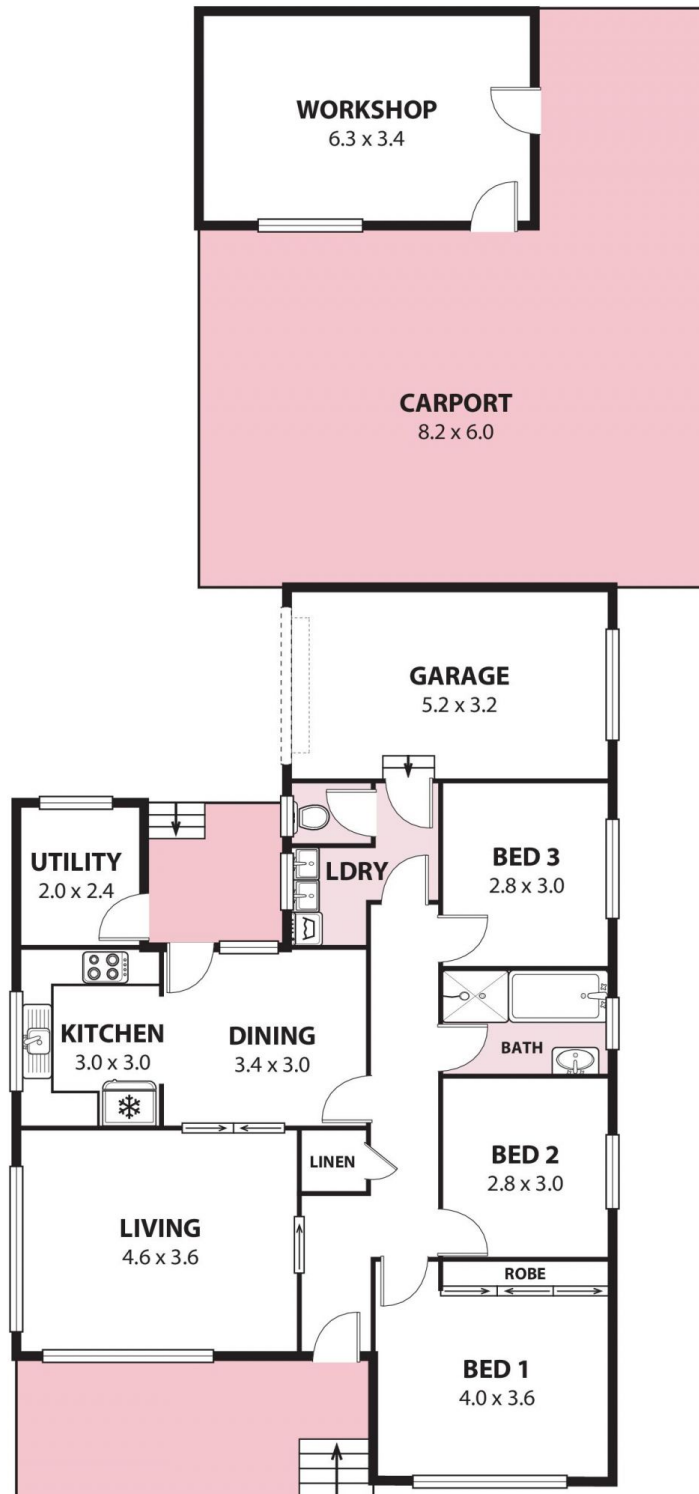

1 McLean Avenue Fairy Meadow NSW

3 1 1

what you will love...

privacy | light-filled | yard | potential

Circa 1960's home built by an Italian master builder this well-kept gem has been meticulously cared for and boasts a versatile floor plan ready for the perfect family to make it their own. Featuring a 28m frontage and corner block position this property offers plenty of options for any first home buyer or astute investor.

- + fresh interiors form light-filled living spaces
- + retro kitchen and appliances with ample storage
- + generous sized bedrooms, master with built-in wardrobe
- + additional utilities or study room

[For full version visit the website](https://www.mcneice.com.au)

Type : House
Price : \$ 750,000
Land Size : 550 sqm
View : <https://www.mcneice.com.au/8484121>

Danny Peterson
02 4284 8536

1 McLean Avenue, Fairy Meadow

Plans shown are for presentation purposes and are not part of any legal document. Dimensions are approximate. AR2