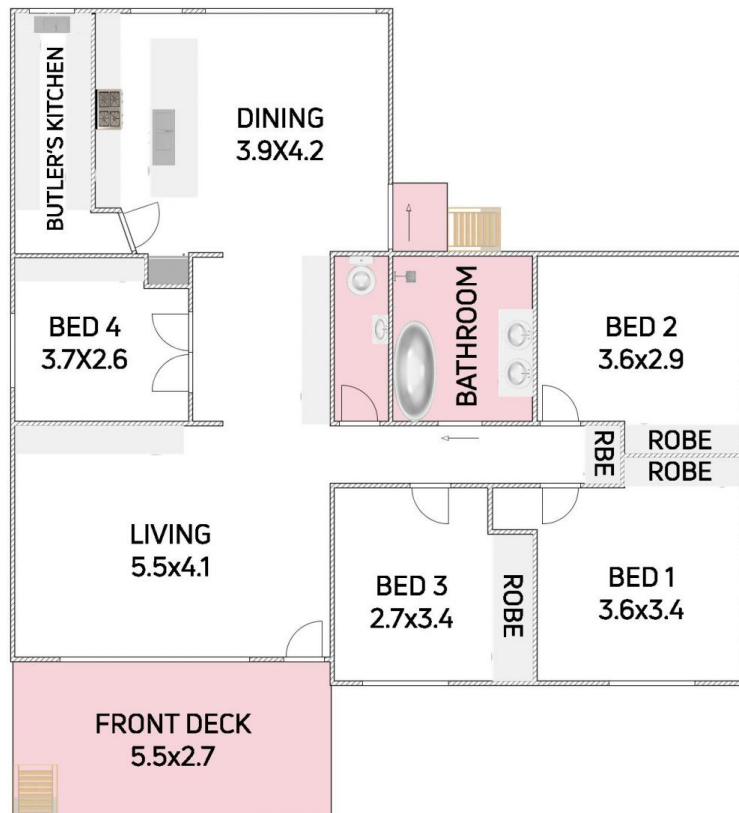

- + free-flowing airy layout with neutral colour tones throughout
- + stunning kitchen with stone benchtops, stainless steel appliances
- + featuring large butler's pantry and extra storage

[For full version visit the website](https://www.mcneice.com.au)

Type : House
Price : \$ 872,000
Land Size : 556 sqm
View : <https://www.mcneice.com.au/8484087>

Danny Peterson
02 4284 8536

Daniel Mulholland
02 4284 8536

114 Hopewood Crescent, Fairy Meadow

Plans shown are for presentation purposes and are not part of any legal document. Dimensions are approximate.