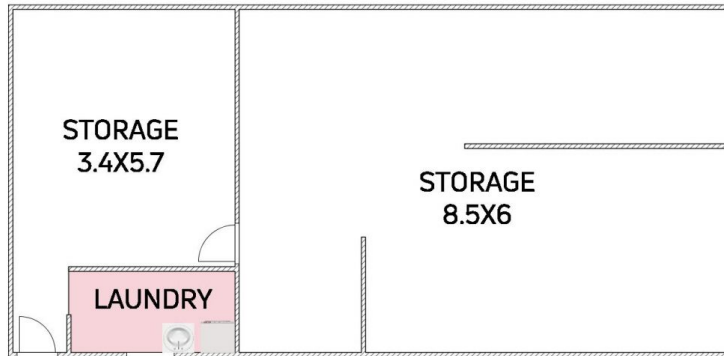

Type : House
Price : \$ 872,000
Land Size : 556 sqm
View : <https://www.mcneice.com.au/8484087>

Danny Peterson
02 4284 8536

Daniel Mulholland
02 4284 8536

114 Hopewood Crescent, Fairy Meadow

Plans shown are for presentation purposes and are not part of any legal document. Dimensions are approximate.