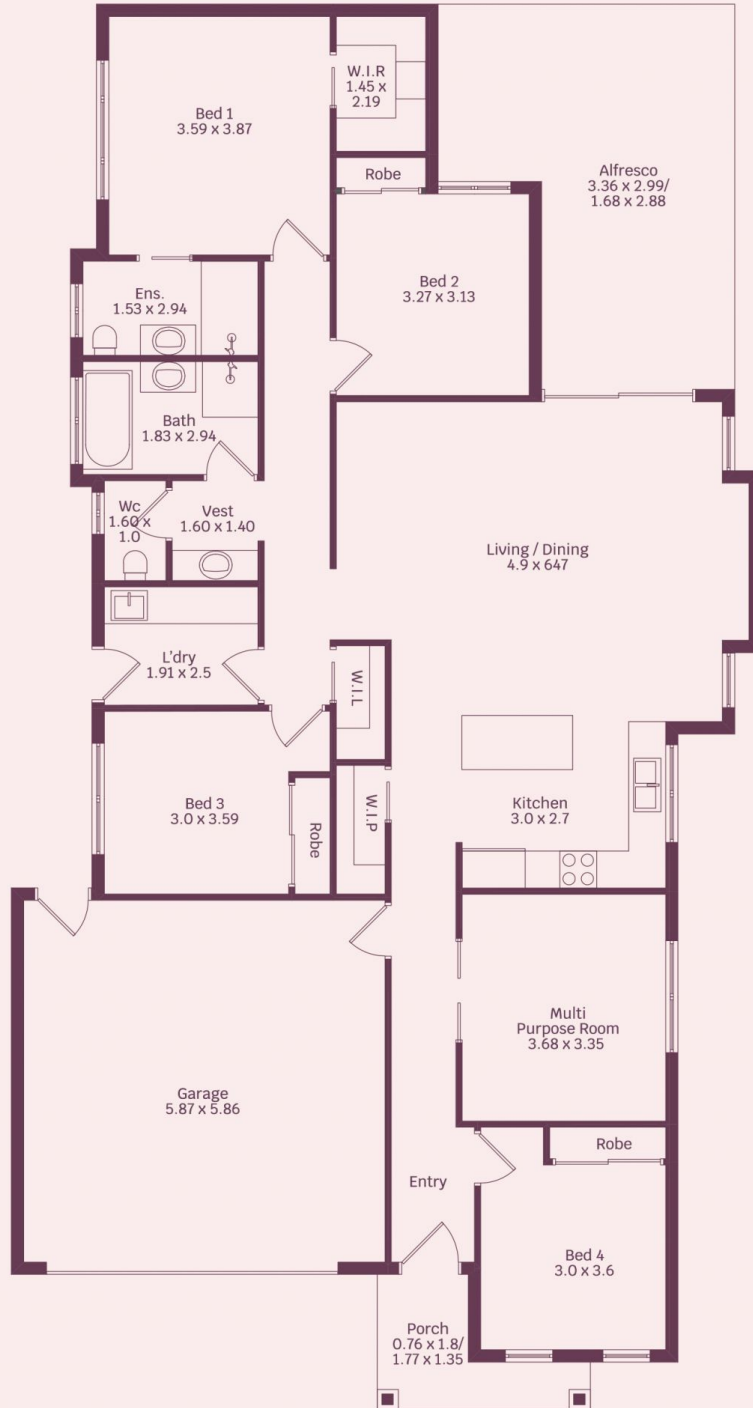

8 Dabroo Circuit Wongawilli NSW

4 2 2

single-level | quality | brand-new

Exuding flawless luxury and quality statement finishes throughout, this spacious, single-level, newly built, four-bedroom custom designed home is the pinnacle of family living. The impressive 2.7m high ceilings, seamless indoor / outdoor living and stunning escarpment views at the front of the home, make this a true stand out.

what you will love...

- > spacious open plan design with seamless indoor/outdoor living
- > large main bedroom with a walk-in wardrobe and ensuite with quality fixtures and fittings

[For full version visit the website](https://www.mcneice.com.au)

Type : House
Price : \$ 1,175,000
Building Size : 184 sqm
Land Size : 450 sqm
View : <https://www.mcneice.com.au/8483115>

8 Dabroo Circuit The Vale
Wongawilli NSW 2530

molenaar × mcneice

HOUSE INTERNAL AREA 184m²
HOUSE OVERALL AREA 212m²

Plans shown are for presentation purposes and
are not part of any legal document.

Dimensions are approximate