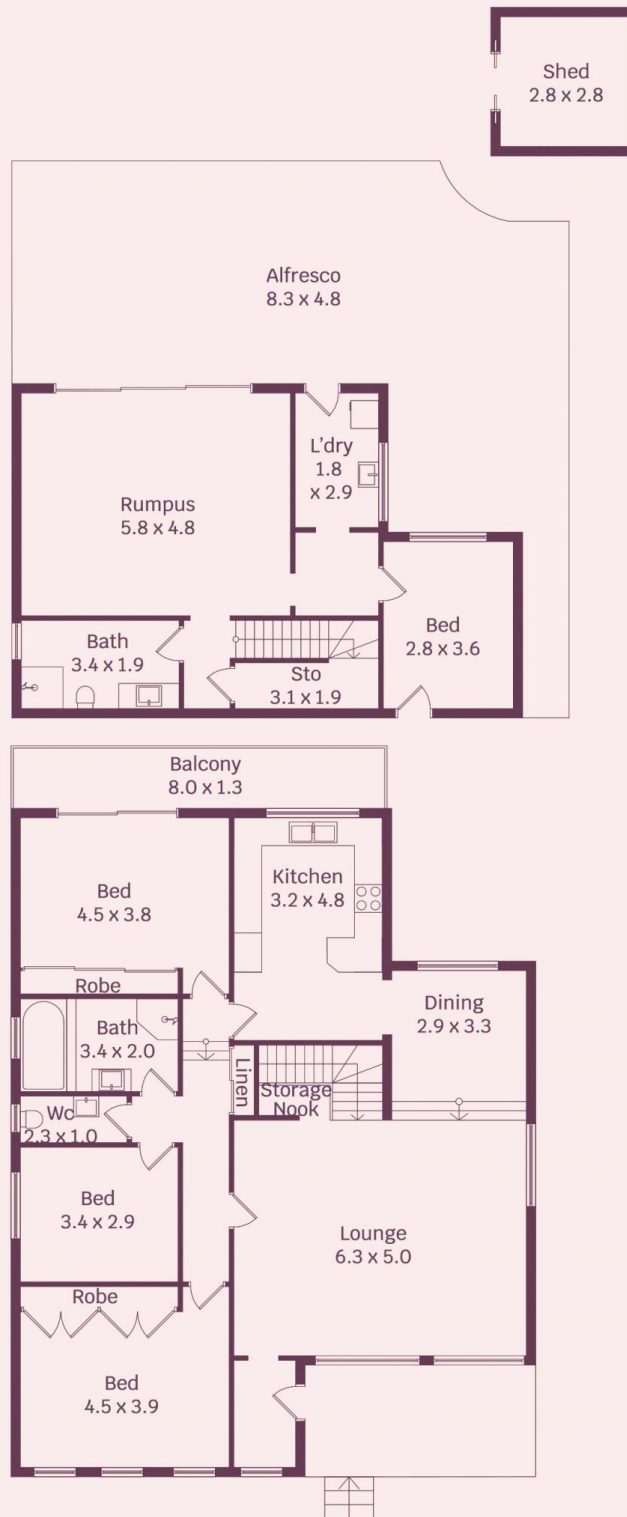

what you will love...

- > versatile split-level design maximising space and functionality, making this home perfect for families or anyone seeking flexibility
- > four spacious bedrooms, with two featuring built-in

[For full version visit the website](https://www.mcneice.com.au/8483109)

**Type** : House  
**Price** : \$ 840,000  
**Land Size** : 628 sqm  
**View** : <https://www.mcneice.com.au/8483109>

130 Compton Street, Dapto

molenaar × mcneice

HOUSE INTERNAL AREA 210m<sup>2</sup>

HOUSE OVERALL AREA 316m<sup>2</sup>

Plans shown are for presentation purposes and  
are not part of any legal document.

Dimensions are approximate