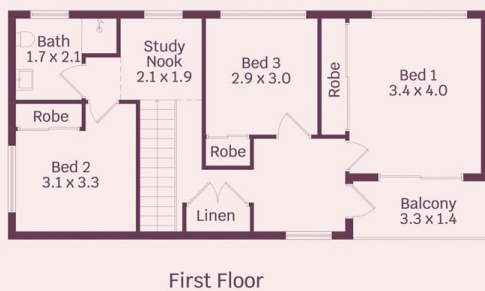

what you will love?

- > three neat bedrooms all with built in wardrobes and carpet, fourth bedroom with ensuite
- > main bedroom with carpet, built in wardrobe and balcony overlooking the escarpment

[For full version visit the website](https://www.mcneice.com.au/8483093)

**Type** : House  
**Price** : \$ 905,000  
**Land Size** : 592 sqm  
**View** : <https://www.mcneice.com.au/8483093>

# 8 Coronet Place, Dapto

molenaar × mcneice

HOUSE INTERNAL AREA 262m<sup>2</sup>  
HOUSE OVERALL AREA 310m<sup>2</sup>

Plans shown are for presentation purposes and are not part of any legal document.  
Dimensions are approximate