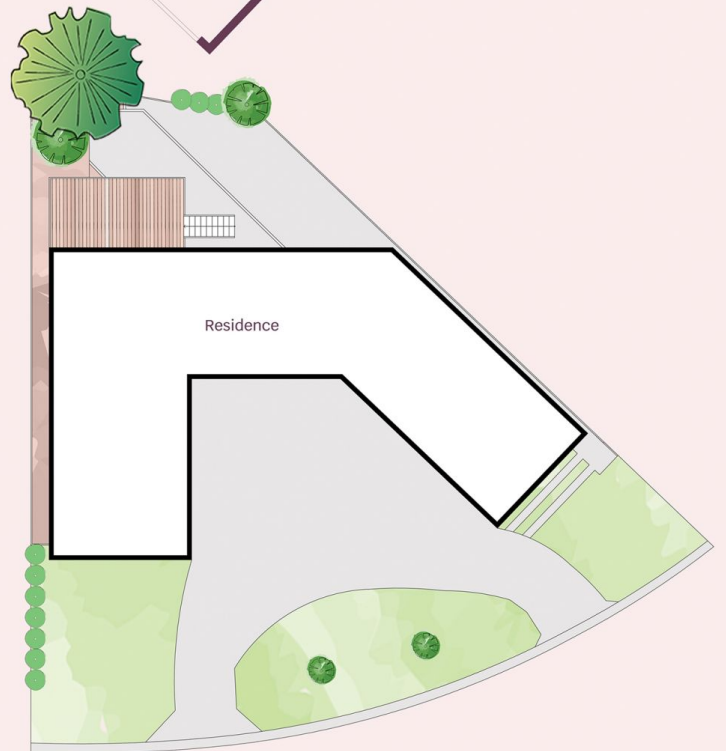

## 8 Coronet Place Dapto NSW

4 3 3

size | location | family

Set over multiple levels sits this commanding four-bedroom home located in a secluded cul de sac location. This home is packed with ample space knowingly built to accommodate the largest of families. The unmatched space and comfort make this home truly unique.

**Type** : House  
**Price** : \$ 905,000  
**Land Size** : 592 sqm  
**View** : <https://www.mcneice.com.au/8483093>

# 8 Coronet Place, Dapto

molenaar × mcneice

HOUSE INTERNAL AREA 262m<sup>2</sup>  
HOUSE OVERALL AREA 310m<sup>2</sup>

Plans shown are for presentation purposes and are not part of any legal document.  
Dimensions are approximate