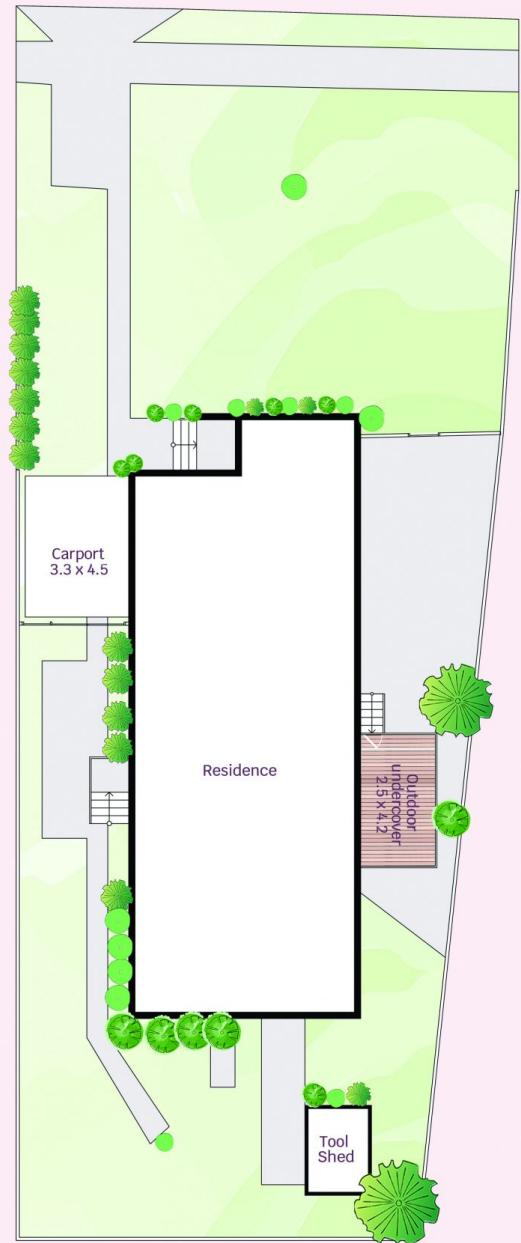

111 Princes Highway Dapto NSW

4 1 2

location | CBD | convenient

The first homesite on the fringe of the Dapto CBD boasts loads of opportunity for you to unlock. Whether it be a large single level home you're after, or a centrally located premises to start your business, this one has it all. Located as close to the CBD as you can get, this one truly is a rare opportunity.

Type : House

Price : \$ 710,000

View : <https://www.mcneice.com.au/8483087>

what you'll love?

- > light-filled cottage with elements of original charm remaining
- > 4 sizeable bedrooms, 3 include built in wardrobes,

[For full version visit the website](https://www.mcneice.com.au/8483087)

111 Princes Highway, Dapto

molenaar × mcneice

Not in position

HOUSE INTERNAL AREA 141m²

HOUSE OVERALL AREA 579m²

Plans shown are for presentation purposes and are not part of any legal document.

Dimensions are approximate