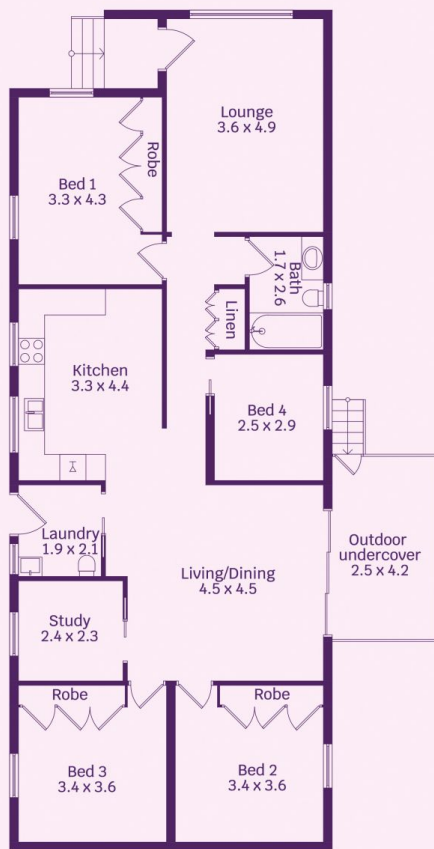

Type : House

Price : \$ 710,000

View : <https://www.mcneice.com.au/8483087>

what you'll love?

- > light-filled cottage with elements of original charm remaining
- > 4 sizeable bedrooms, 3 include built in wardrobes,

[For full version visit the website](https://www.mcneice.com.au/8483087)

111 Princes Highway, Dapto

molenaar × mcneice

Not in position

HOUSE INTERNAL AREA 141m²

HOUSE OVERALL AREA 579m²

Plans shown are for presentation purposes and are not part of any legal document.

Dimensions are approximate