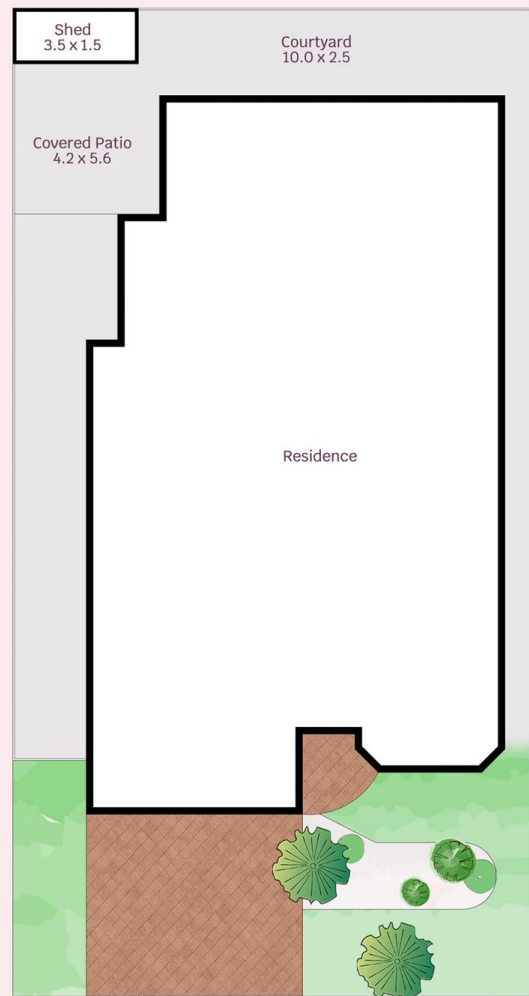

## 14 Streeton Avenue Kanahooka NSW

3 2 2

peaceful | lifestyle | community

Perfectly positioned in Forest Grove Estate, this charming single level home is immaculately presented throughout offering a peaceful lifestyle. Set within the secure estate this location is ideal for someone who wants to downsize and enjoy the peaceful easy feeling that Forest Grove has to offer.

what you will love?

- > three neat bedrooms all with built in wardrobes, main with his and hers walk in and ensuite
- > boasting 2.7m ceilings that elevate every aspect of the

[For full version visit the website](https://www.mcneice.com.au/8483084)

**Type** : House  
**Land Size** : 380.6 sqm  
**View** : <https://www.mcneice.com.au/8483084>

14 Streeton Avenue,  
Kanahooka

molenaar × mcneice

Site Plane  
(Not to scale)

HOUSE INTERNAL AREA 228m<sup>2</sup>  
HOUSE OVERALL AREA 277m<sup>2</sup>

Plans shown are for presentation purposes and  
are not part of any legal document.

Dimensions are approximate