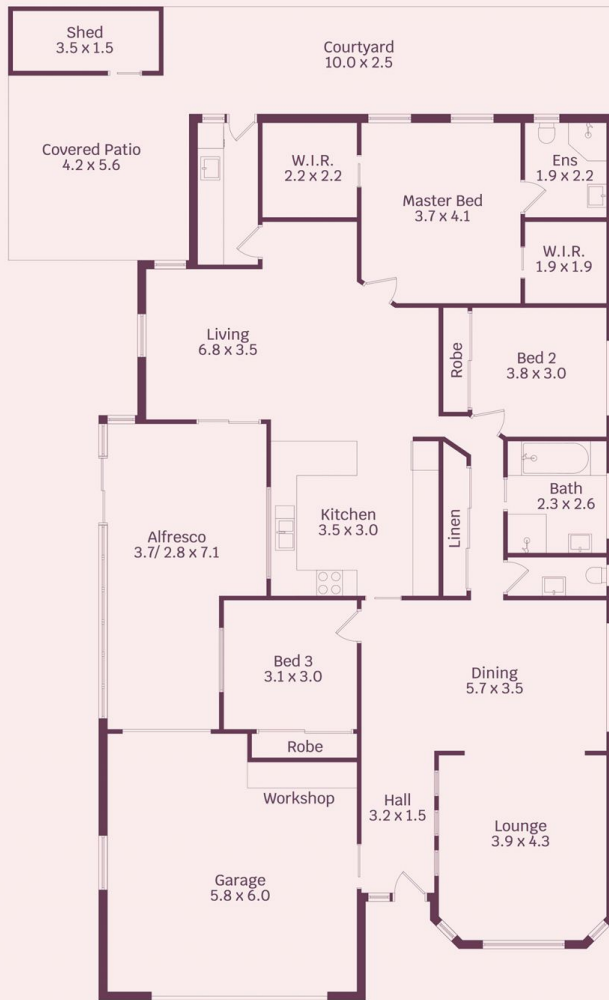

## 14 Streeton Avenue Kanahooka NSW

3 2 2

peaceful | lifestyle | community

Perfectly positioned in Forest Grove Estate, this charming single level home is immaculately presented throughout offering a peaceful lifestyle. Set within the secure estate this location is ideal for someone who wants to downsize and enjoy the peaceful easy feeling that Forest Grove has to offer.

what you will love?

- > three neat bedrooms all with built in wardrobes, main with his and hers walk in and ensuite
- > boasting 2.7m ceilings that elevate every aspect of the

[For full version visit the website](https://www.mcneice.com.au/8483084)

**Type** : House  
**Land Size** : 380.6 sqm  
**View** : <https://www.mcneice.com.au/8483084>

14 Streeton Avenue,  
Kanahooka

molenaar × mcneice

Site Plane  
(Not to scale)

HOUSE INTERNAL AREA 228m<sup>2</sup>  
HOUSE OVERALL AREA 277m<sup>2</sup>

Plans shown are for presentation purposes and  
are not part of any legal document.

Dimensions are approximate