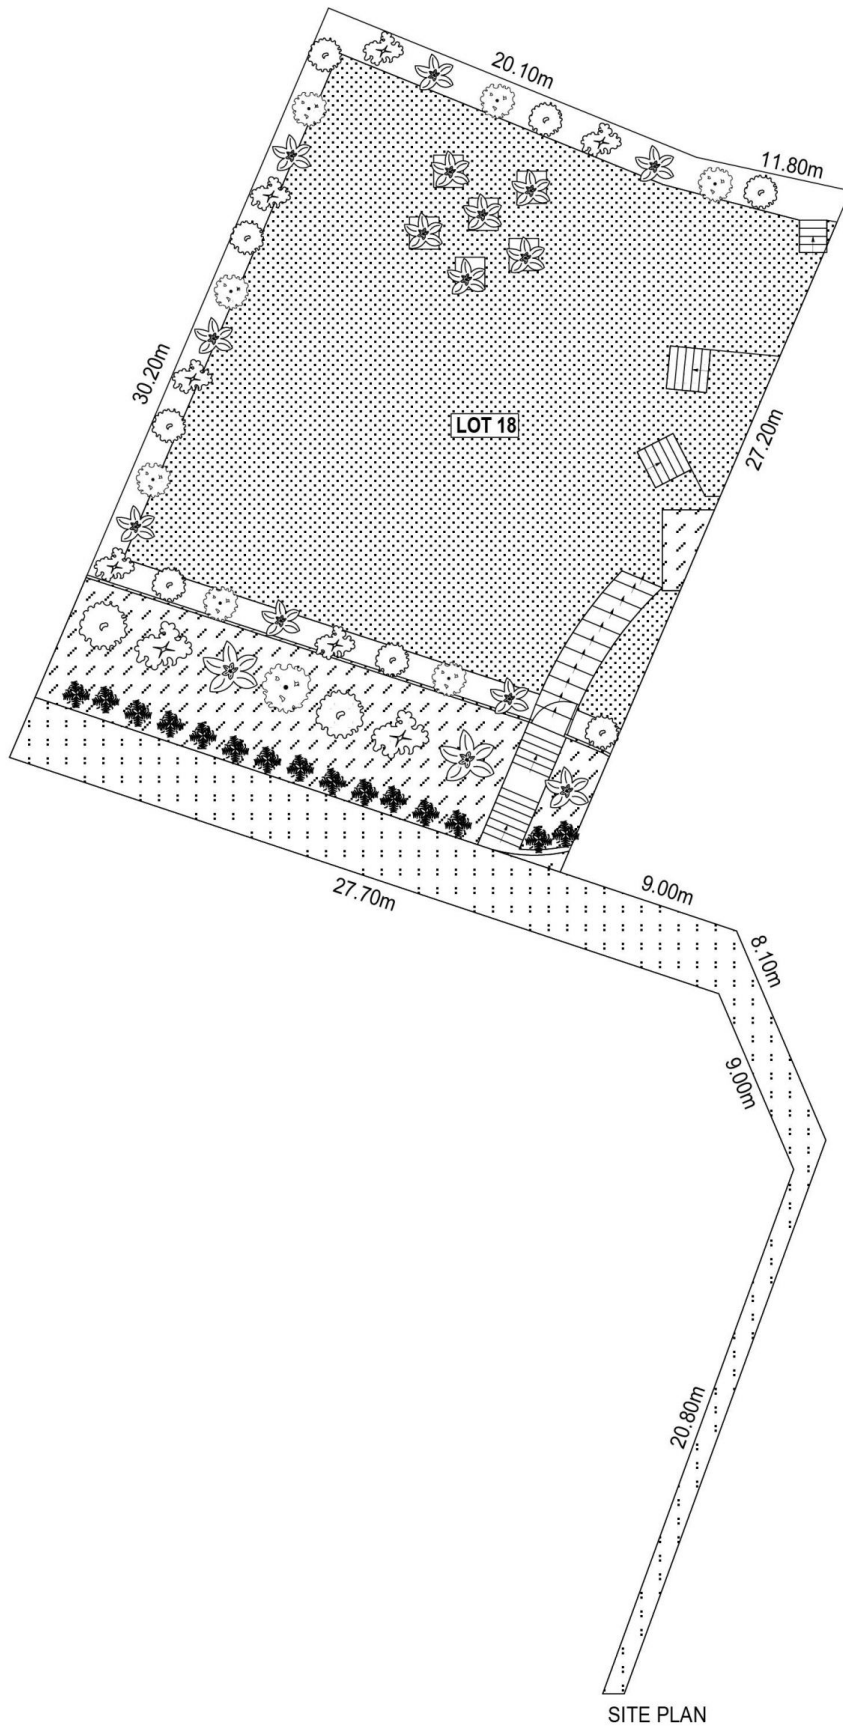

## 18 Sugarwood Place Farmborough Heights NSW

size | location | views

Set in an elevated position & taking full advantage of the expansive northeast-facing views on offer, is this rare opportunity to secure a generous 638 sqm parcel of land, which is the perfect opportunity to build your dream home.

[For full version visit the website](https://www.mcneice.com.au/8483067)

**Type** : Land  
**Land Size** : 638 sqm  
**View** : <https://www.mcneice.com.au/8483067>

SCALE (METRES)

PLANS SHOWN ONLY INDICATIVE OF LAYOUT. DIMENSIONS ARE APPROXIMATE.  
 Ref. No: 103930

18 SUGARWOOD PLACE

FARMBOROUGH HEIGHTS