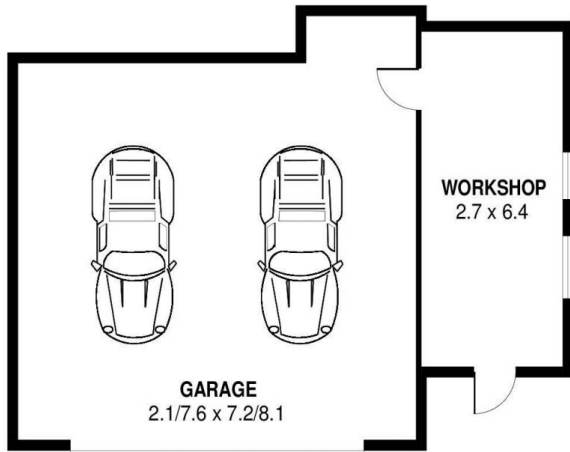

13 Ashcroft Place Keiraville NSW

4 2 2

This single level 4-bedroom home offers plenty of space nestled among the leafy terrain of Keiraville. Offering everything you need inside with loads of storage, 2 large living areas, a peaceful poolside setting surrounded by the natural Keiraville landscape. This location is ideal and all within a few minutes' walk to the University of Wollongong, transport routes and Wollongong Botanic Garden.

Type : House
Land Size : 1100 sqm
View : <https://www.mcneice.com.au/8482957>

The Main Features:

- 4 spacious bedrooms, main with ensuite and walk in robe
- Open plan living, kitchen and dining area overlooking deck and pool area
- Tranquil poolside retreat surrounded by plenty of greenery

[For full version visit the website](#)

DETACHED

GROUND LEVEL

SCALE (METRES)

PLANS SHOWN ONLY INDICATIVE OF LAYOUT. DIMENSIONS ARE APPROXIMATE.
Ref. No: 100658

INT : 160m²
EXT : 68m²
GARAGE / WORKSHOP : 75m²