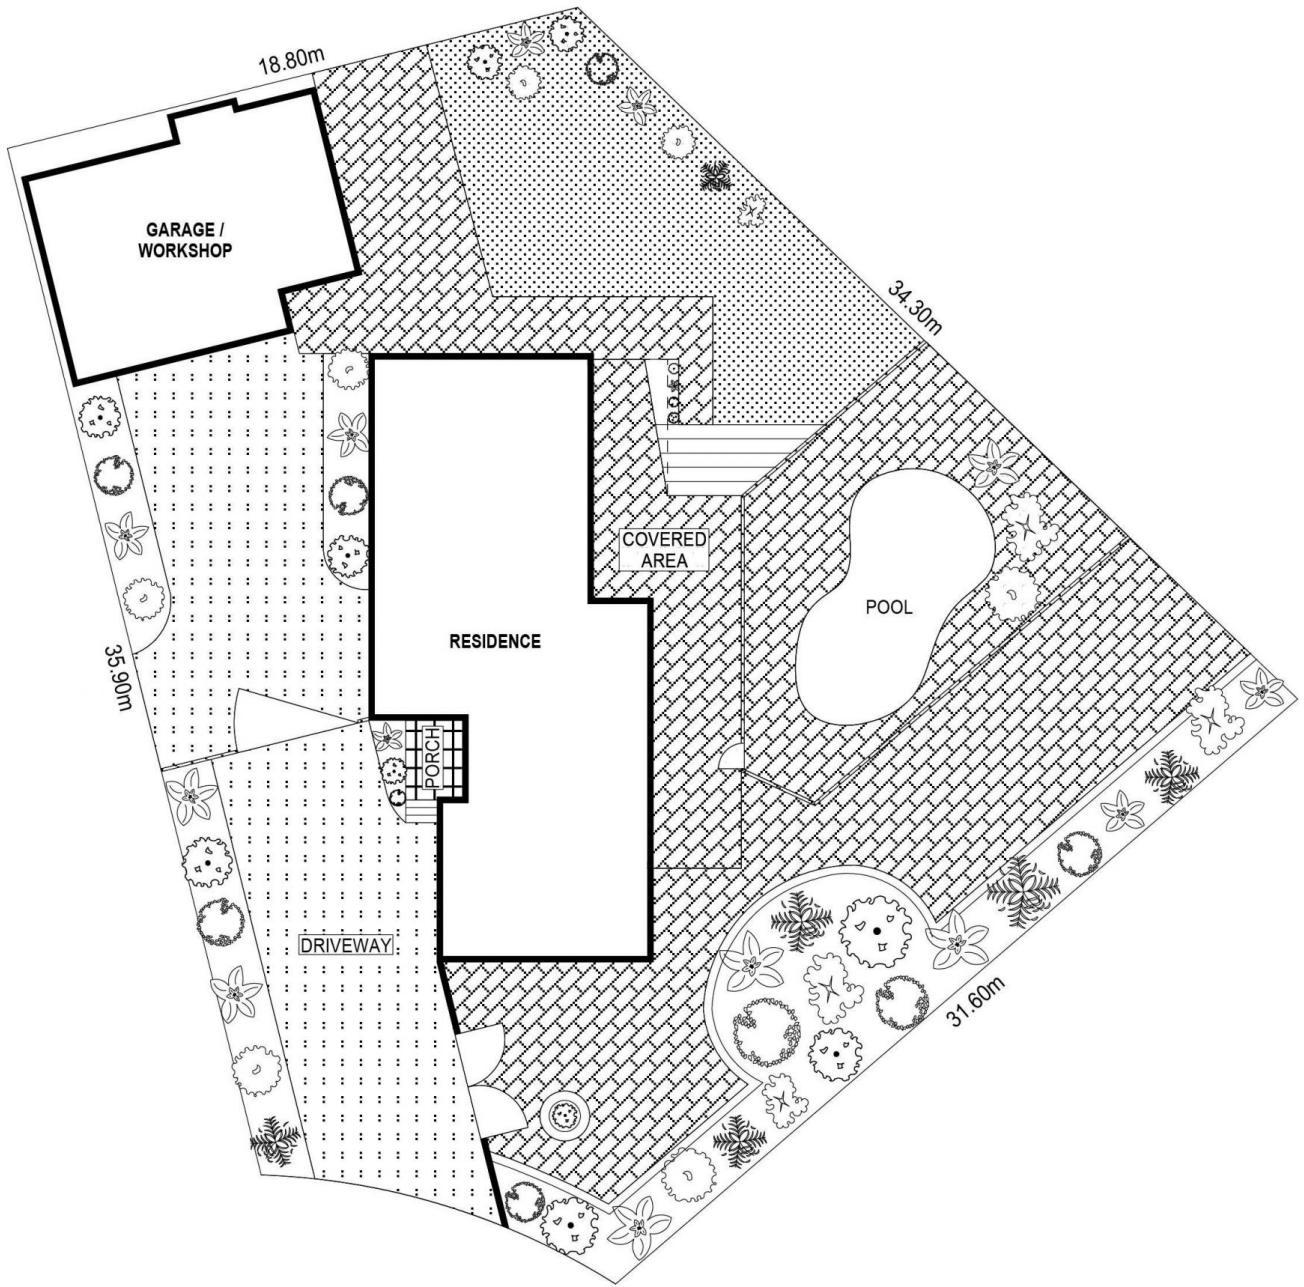

13 Ashcroft Place Keiraville NSW

4 2 2

This single level 4-bedroom home offers plenty of space nestled among the leafy terrain of Keiraville. Offering everything you need inside with loads of storage, 2 large living areas, a peaceful poolside setting surrounded by the natural Keiraville landscape. This location is ideal and all within a few minutes' walk to the University of Wollongong, transport routes and Wollongong Botanic Garden.

Type : House
Land Size : 1100 sqm
View : <https://www.mcneice.com.au/8482957>

The Main Features:

- 4 spacious bedrooms, main with ensuite and walk in robe
- Open plan living, kitchen and dining area overlooking deck and pool area
- Tranquil poolside retreat surrounded by plenty of greenery

[For full version visit the website](#)

DETACHED

GROUND LEVEL

SCALE (METRES)

PLANS SHOWN ONLY INDICATIVE OF LAYOUT. DIMENSIONS ARE APPROXIMATE.
Ref. No: 100658

INT : 160m²
EXT : 68m²
GARAGE / WORKSHOP : 75m²

13 ASHCROFT PLACE

KEIRAVILLE

SITE PLAN

PLANS SHOWN ONLY INDICATIVE OF LAYOUT. DIMENSIONS ARE APPROXIMATE.
Ref. No: 100658

13 ASHCROFT PLACE

KEIRAVILLE