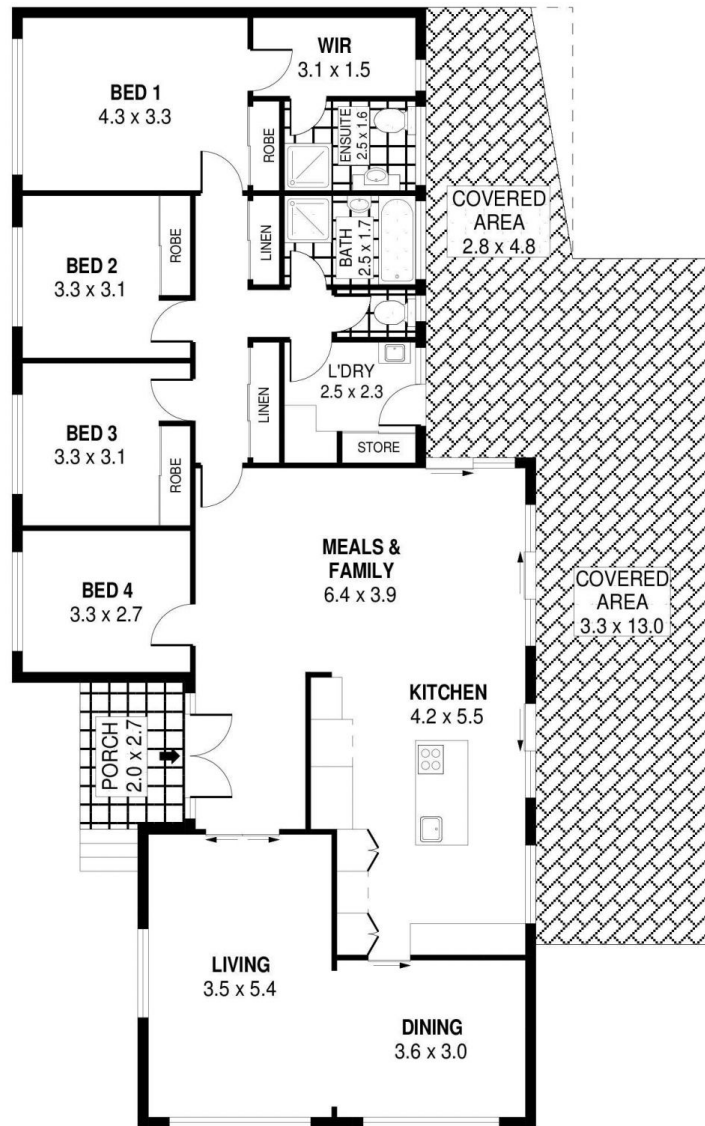

13 Ashcroft Place Keiraville NSW

4 2 2

This single level 4-bedroom home offers plenty of space nestled among the leafy terrain of Keiraville. Offering everything you need inside with loads of storage, 2 large living areas, a peaceful poolside setting surrounded by the natural Keiraville landscape. This location is ideal and all within a few minutes' walk to the University of Wollongong, transport routes and Wollongong Botanic Garden.

Type : House
Land Size : 1100 sqm
View : <https://www.mcneice.com.au/8482957>

The Main Features:

- 4 spacious bedrooms, main with ensuite and walk in robe
- Open plan living, kitchen and dining area overlooking deck and pool area
- Tranquil poolside retreat surrounded by plenty of greenery

[For full version visit the website](#)

DETACHED

GROUND LEVEL

SCALE (METRES)

PLANS SHOWN ONLY INDICATIVE OF LAYOUT. DIMENSIONS ARE APPROXIMATE.
Ref. No: 100658

INT : 160m²
EXT : 68m²
GARAGE / WORKSHOP : 75m²

13 ASHCROFT PLACE

KEIRAVILLE

SITE PLAN

PLANS SHOWN ONLY INDICATIVE OF LAYOUT. DIMENSIONS ARE APPROXIMATE.
Ref. No: 100658

13 ASHCROFT PLACE

KEIRAVILLE