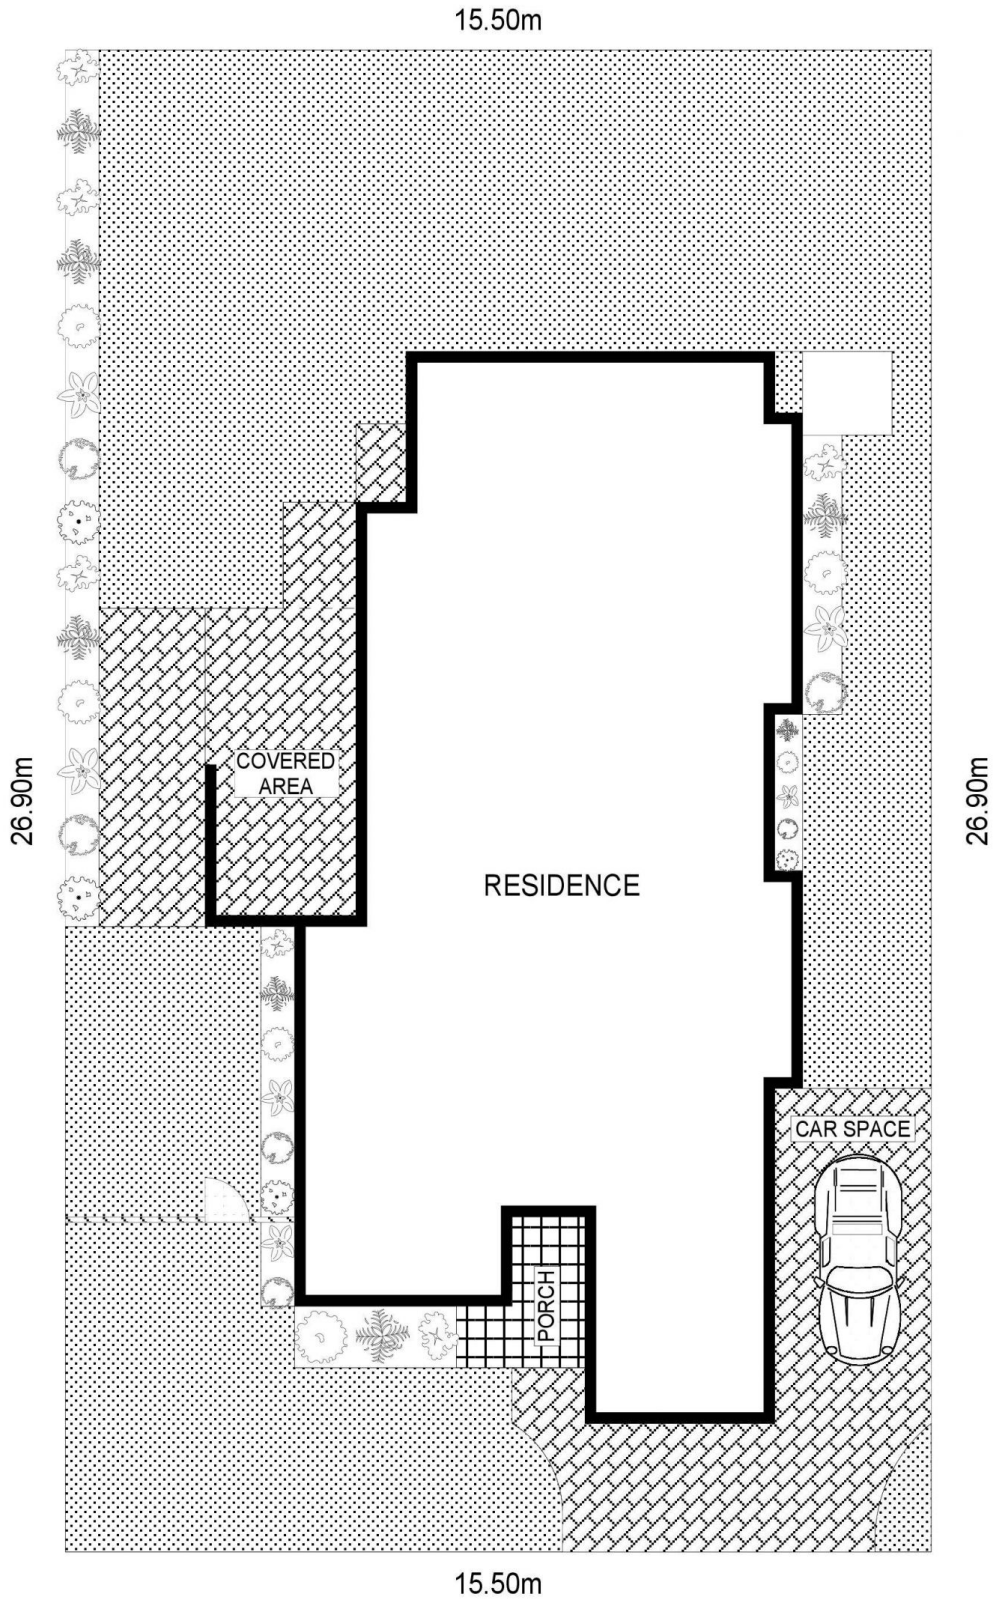

8 Linton Court Kanahooka NSW

3  1  1 

**Type** : House  
**Building Size** : 14 sqm  
**Land Size** : 418 sqm  
**View** : <https://www.mcneice.com.au/8482942>

PLANS SHOWN ONLY INDICATIVE OF LAYOUT. DIMENSIONS ARE APPROXIMATE.

INT : 113m<sup>2</sup>  
EXT : 20m<sup>2</sup>  
GARAGE : 18m<sup>2</sup>

8 LINTON COURT

KANAHOOKA

SITE PLAN

SCALE (METRES)

PLANS SHOWN ONLY INDICATIVE OF LAYOUT. DIMENSIONS ARE APPROXIMATE.  
Ref. No: 99013