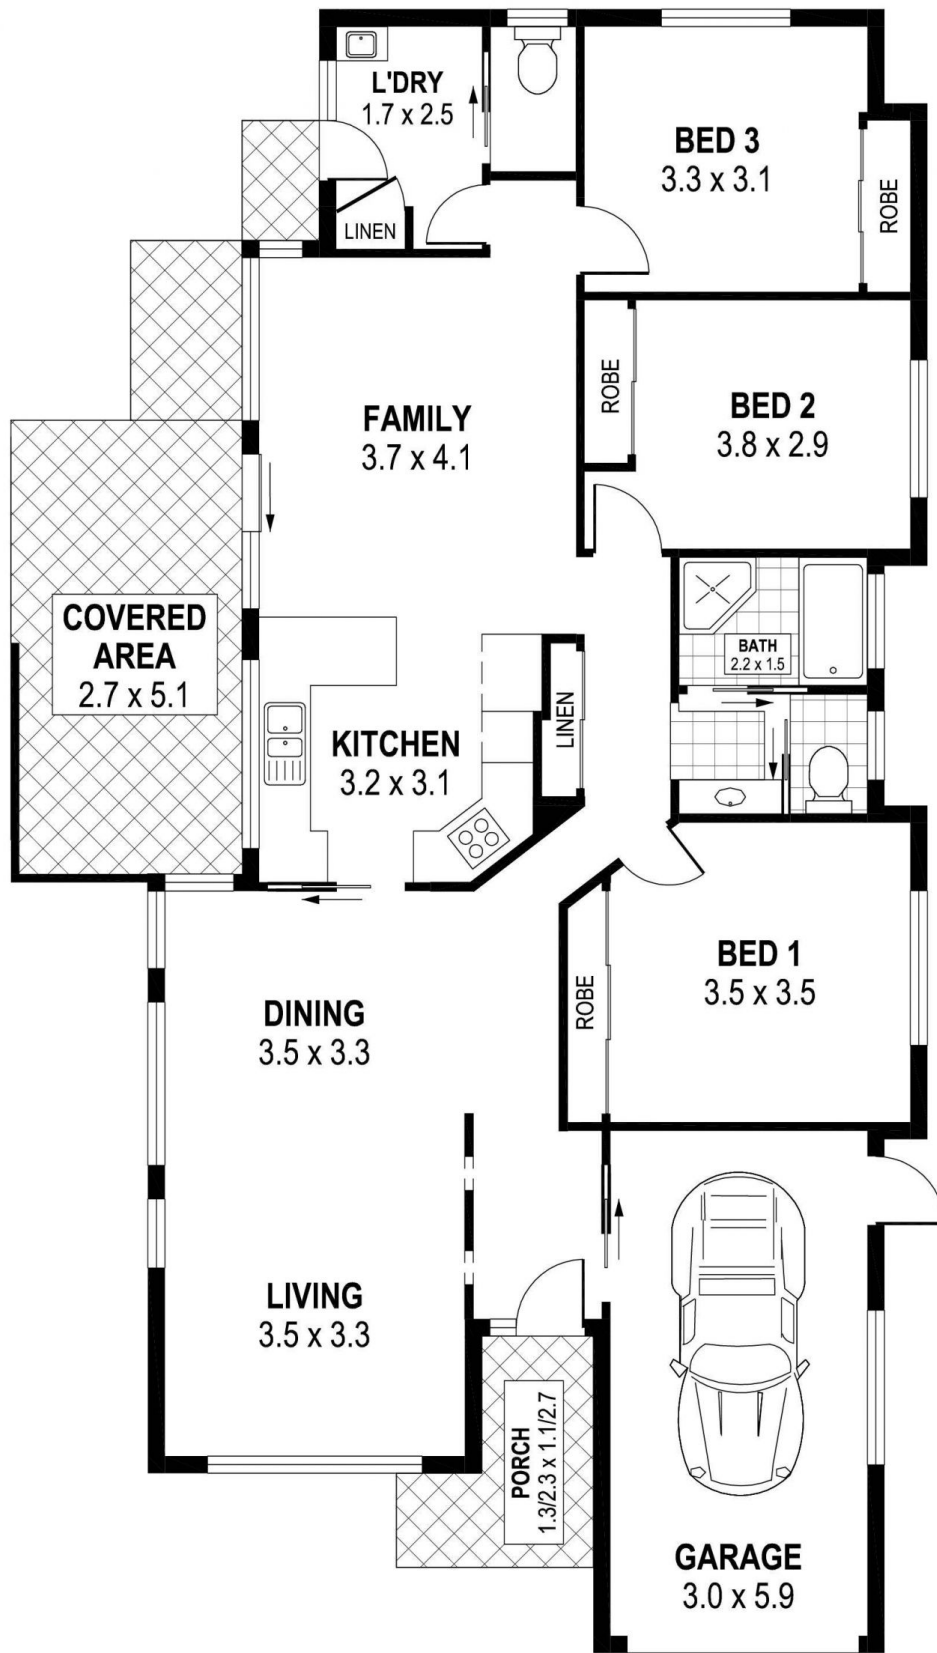

8 Linton Court Kanahooka NSW

3  1  1 

**Type** : House  
**Building Size** : 14 sqm  
**Land Size** : 418 sqm  
**View** : <https://www.mcneice.com.au/8482942>

PLANS SHOWN ONLY INDICATIVE OF LAYOUT. DIMENSIONS ARE APPROXIMATE.

INT : 113m<sup>2</sup>  
EXT : 20m<sup>2</sup>  
GARAGE : 18m<sup>2</sup>

8 LINTON COURT

KANAHOOKA

SITE PLAN

SCALE (METRES)

PLANS SHOWN ONLY INDICATIVE OF LAYOUT. DIMENSIONS ARE APPROXIMATE.  
Ref. No: 99013