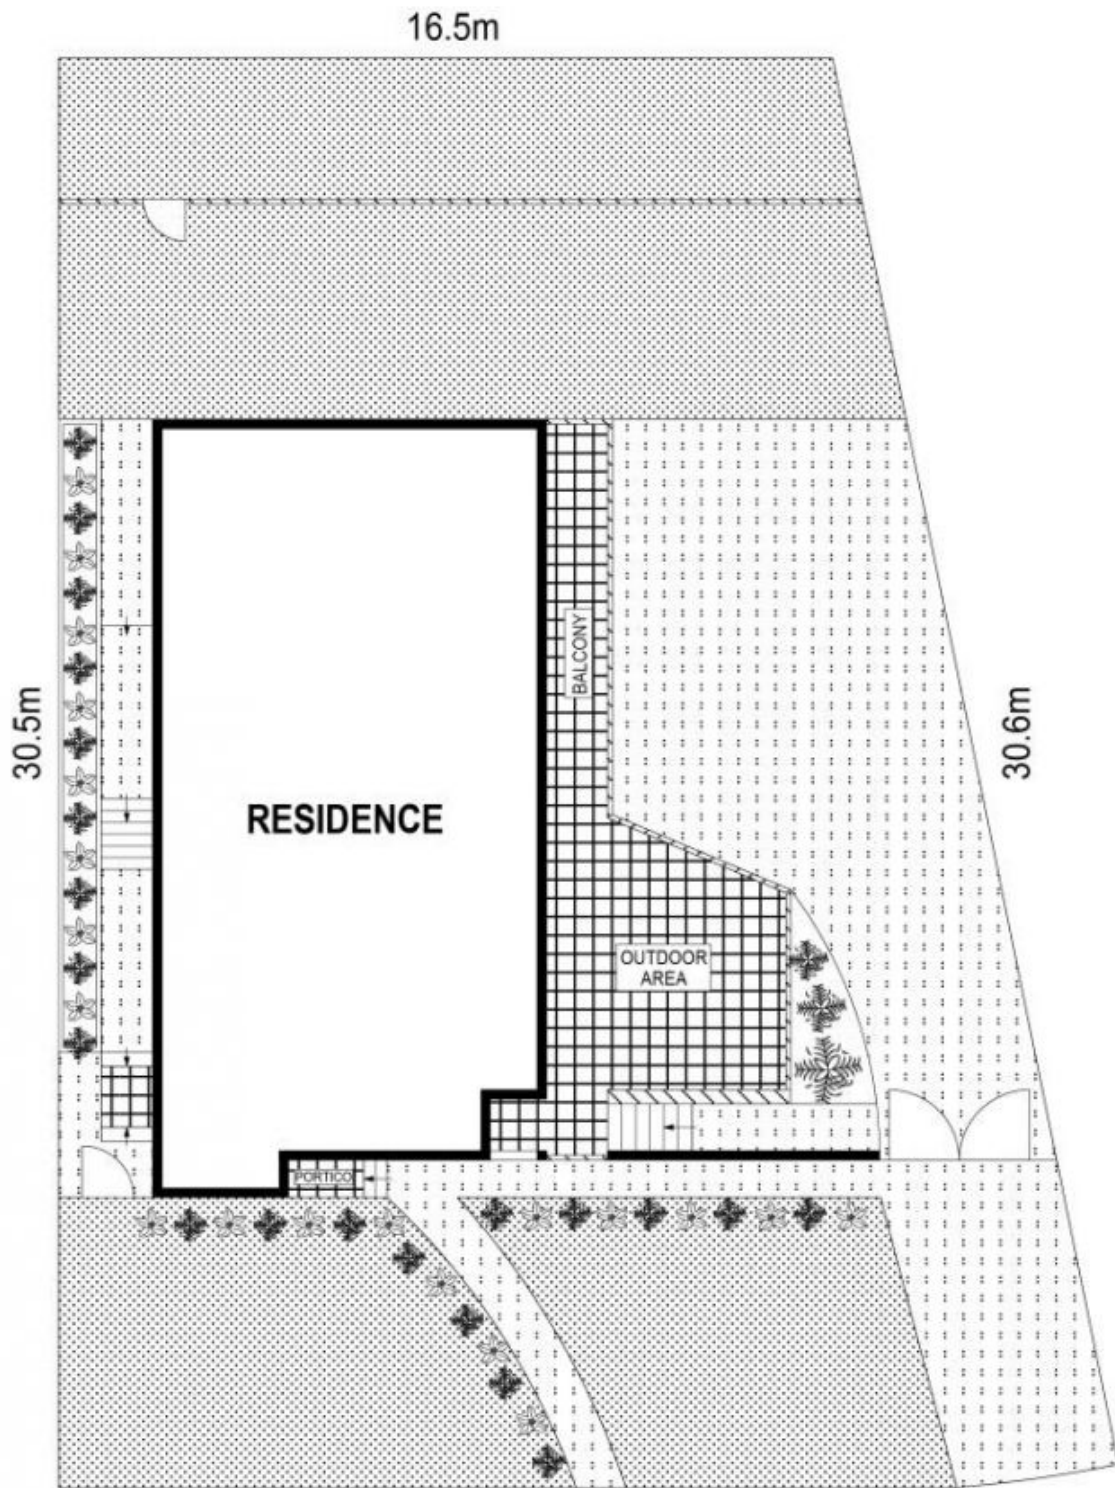

10 Coronet Place Dapto NSW

5 2 2

A beautiful 2 storey home with loads of internal space, entertaining options and side access to the yard. A home that has everything you need inside and out for the growing family. Set across 2 levels this property features 5 bedrooms, 2 living areas (one on either level) and an oversized double garage with internal access & additional third toilet in the laundry.

Type : House
Building Size : 24 sqm
Land Size : 596 sqm
View : <https://www.mcneice.com.au/8482921>

The Main Features:

- 5 spacious bedrooms, 4 with built in wardrobes & main with ensuite and access to the wrap around deck
- 2 massive living areas, the main featuring 2 access points to the deck, natural fireplace and dining area

[For full version visit the website](https://www.mcneice.com.au)

SCALE (METRES)

PLANS SHOWN ONLY INDICATIVE OF LAYOUT. DIMENSIONS ARE APPROXIMATE.
Ref. No: 98065

INT : 124m²
EXT : 72m²
LOWER LEVEL : 100m²

10 CORONET PLACE

DAPTO

22.7m
SITE PLAN

SCALE (METRES)

PLANS SHOWN ONLY INDICATIVE OF LAYOUT. DIMENSIONS ARE APPROXIMATE.
Ref. No. 98065