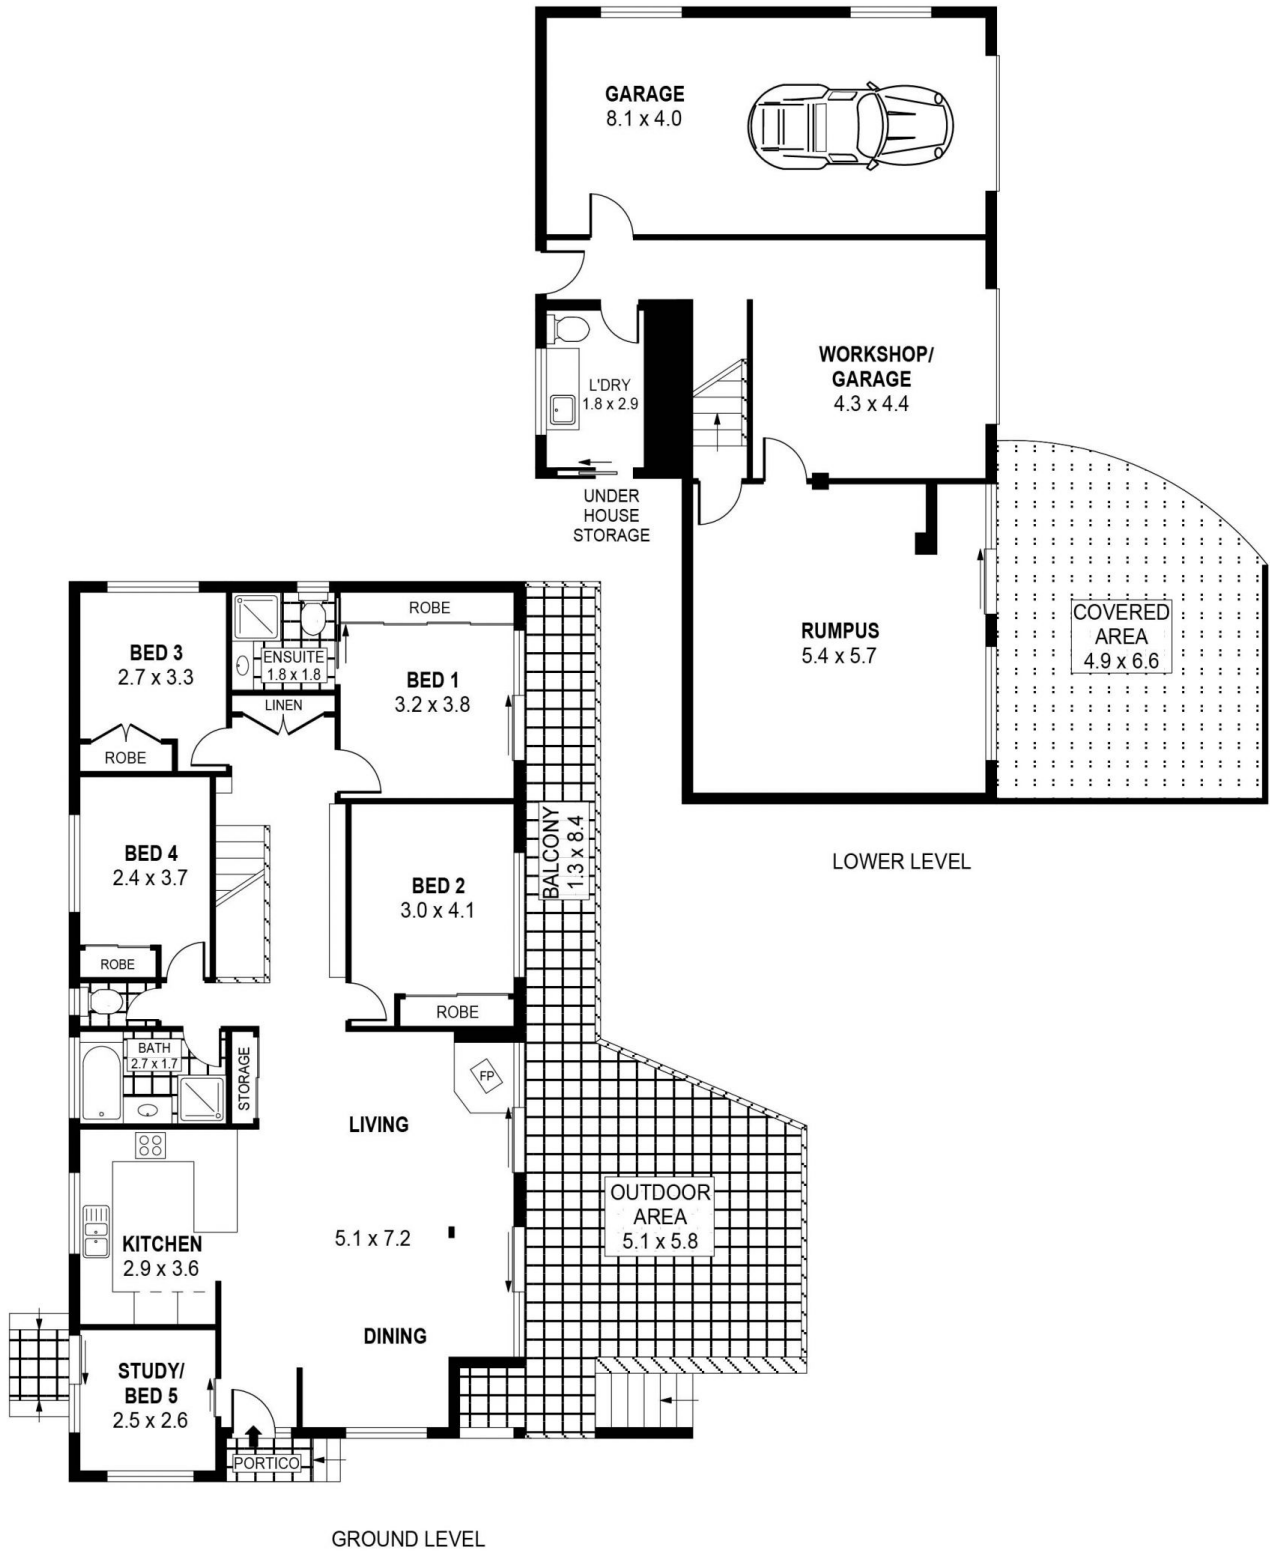

10 Coronet Place Dapto NSW

5 2 2

A beautiful 2 storey home with loads of internal space, entertaining options and side access to the yard. A home that has everything you need inside and out for the growing family. Set across 2 levels this property features 5 bedrooms, 2 living areas (one on either level) and an oversized double garage with internal access & additional third toilet in the laundry.

Type : House
Building Size : 24 sqm
Land Size : 596 sqm
View : <https://www.mcneice.com.au/8482921>

The Main Features:

- 5 spacious bedrooms, 4 with built in wardrobes & main with ensuite and access to the wrap around deck
- 2 massive living areas, the main featuring 2 access points to the deck, natural fireplace and dining area

[For full version visit the website](https://www.mcneice.com.au)

SCALE (METRES)

PLANS SHOWN ONLY INDICATIVE OF LAYOUT. DIMENSIONS ARE APPROXIMATE.
Ref. No: 98065

INT : 124m²
EXT : 72m²
LOWER LEVEL : 100m²

10 CORONET PLACE

DAPTO

22.7m
SITE PLAN

SCALE (METRES)

PLANS SHOWN ONLY INDICATIVE OF LAYOUT. DIMENSIONS ARE APPROXIMATE.
Ref. No. 98065