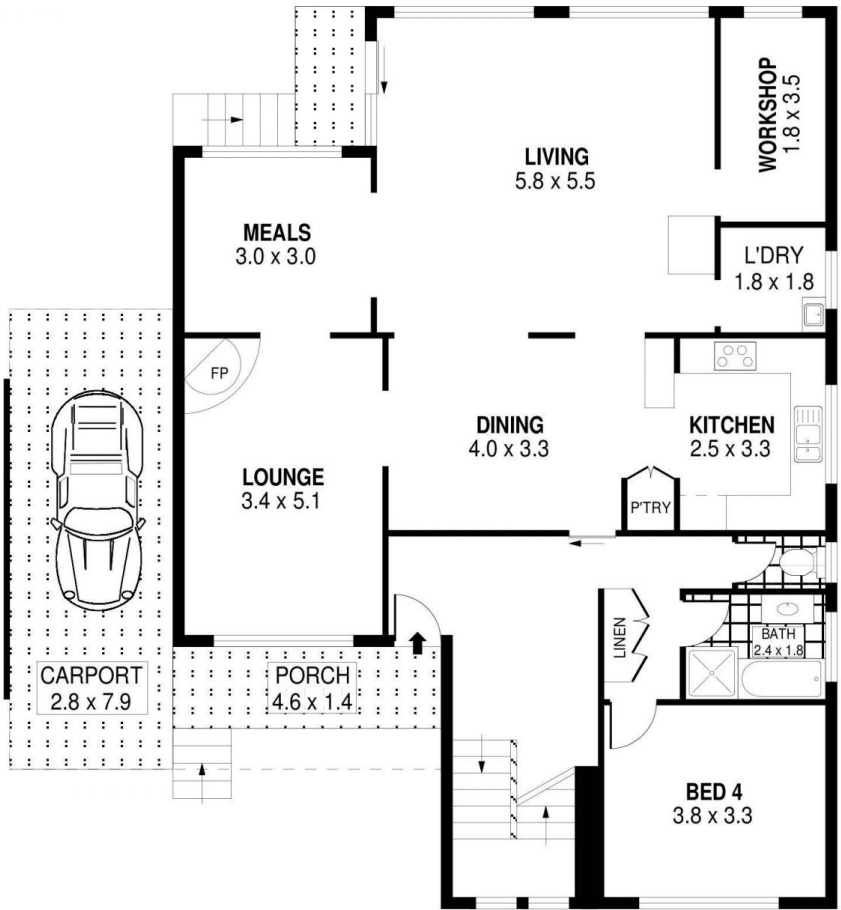

## 185 Princes Highway Dapto NSW

4 2 1

A commanding 2 storey home that boasts space, privacy and top location. The turn circle driveway offers ease of access in and out along with the open carport continuing into the yard.

**Type** : House  
**Building Size** : 23 sqm  
**Land Size** : 499 sqm  
**View** : <https://www.mcneice.com.au/8482910>

The Main Features:

- 4 spacious bedrooms all with built in robes and additional study
- Functional design with living areas and guestroom on one level and the remaining bedrooms and study on the upper level
- Large kitchen with loads of cupboard space and massive pantry

[For full version visit the website](https://www.mcneice.com.au)

GROUND LEVEL

UPPER LEVEL

PLANS SHOWN ONLY INDICATIVE OF LAYOUT. DIMENSIONS ARE APPROXIMATE.  
Ref. No: 96334

INT	:194m <sup>2</sup>
EXT	: 6m <sup>2</sup>
CARPORYT	: 22m <sup>2</sup>

185 PRINCES HIGHWAY

DAPTO

18.00m  
SITE PLAN

SCALE (METRES)

PLANS SHOWN ONLY INDICATIVE OF LAYOUT. DIMENSIONS ARE APPROXIMATE.  
Ref. No: 96334