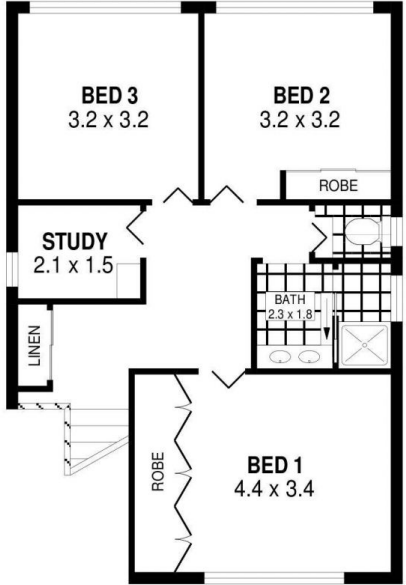

**Type** : House  
**Building Size** : 23 sqm  
**Land Size** : 499 sqm  
**View** : <https://www.mcneice.com.au/8482910>

The Main Features:

- 4 spacious bedrooms all with built in robes and additional study
- Functional design with living areas and guestroom on one level and the remaining bedrooms and study on the upper level
- Large kitchen with loads of cupboard space and massive pantry

[For full version visit the website](https://www.mcneice.com.au)

GROUND LEVEL

UPPER LEVEL

PLANS SHOWN ONLY INDICATIVE OF LAYOUT. DIMENSIONS ARE APPROXIMATE.  
Ref. No: 96334

INT	:194m <sup>2</sup>
EXT	: 6m <sup>2</sup>
CARPORYT	: 22m <sup>2</sup>

185 PRINCES HIGHWAY

DAPTO

18.00m  
SITE PLAN

SCALE (METRES)

PLANS SHOWN ONLY INDICATIVE OF LAYOUT. DIMENSIONS ARE APPROXIMATE.  
Ref. No: 96334