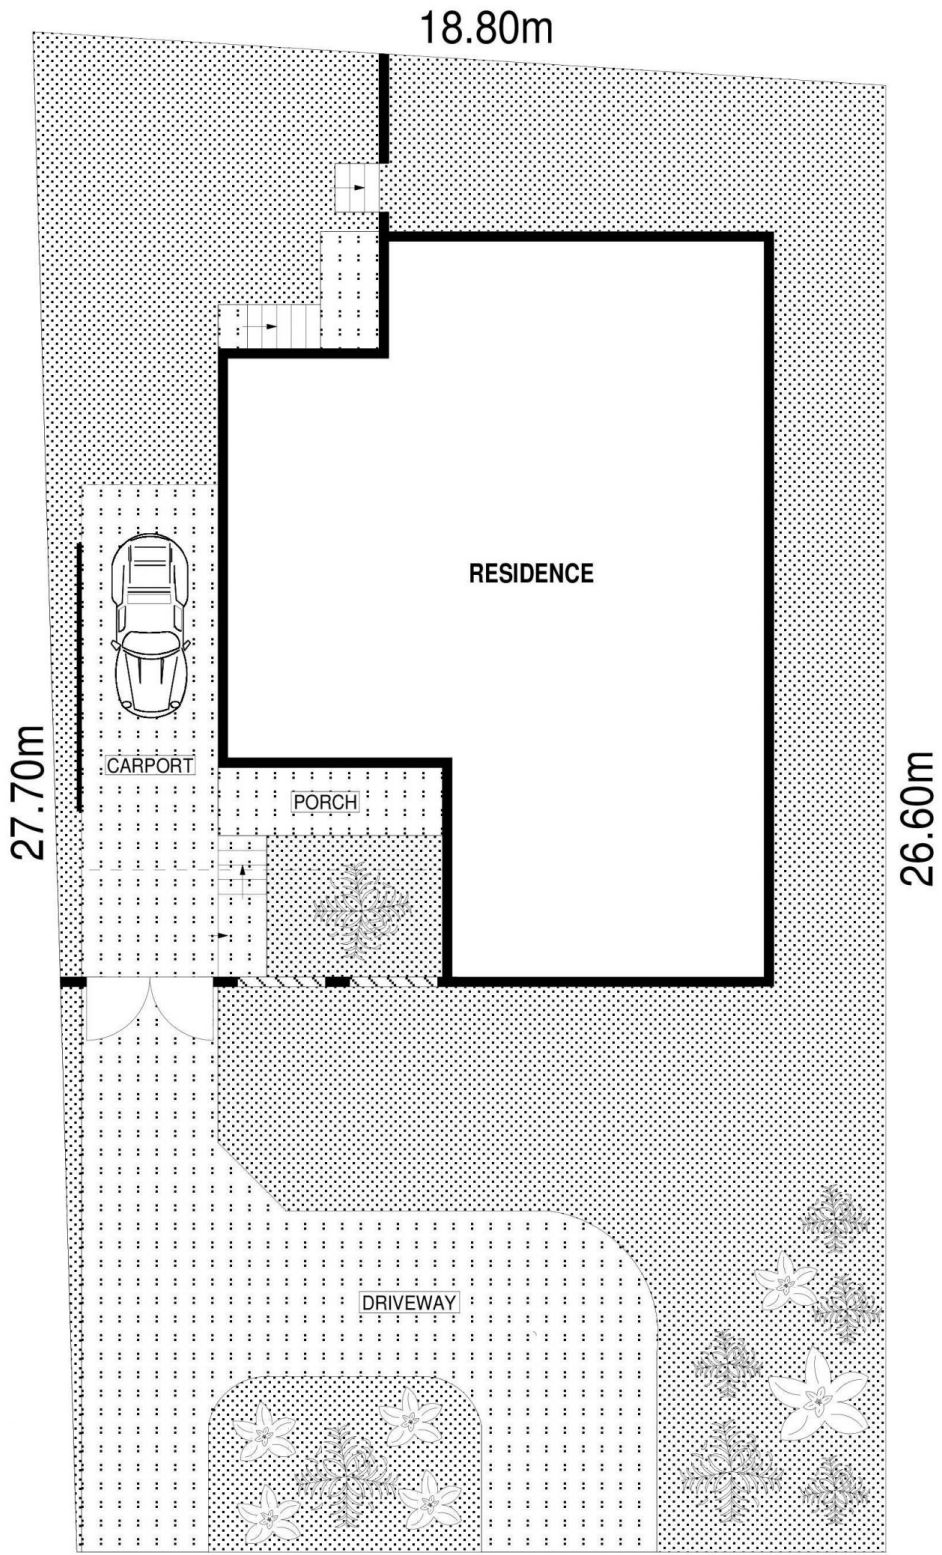

## 185 Princes Highway Dapto NSW

4 2 1

A commanding 2 storey home that boasts space, privacy and top location. The turn circle driveway offers ease of access in and out along with the open carport continuing into the yard.

**Type** : House  
**Building Size** : 23 sqm  
**Land Size** : 499 sqm  
**View** : <https://www.mcneice.com.au/8482910>

The Main Features:

- 4 spacious bedrooms all with built in robes and additional study
- Functional design with living areas and guestroom on one level and the remaining bedrooms and study on the upper level
- Large kitchen with loads of cupboard space and massive pantry

[For full version visit the website](https://www.mcneice.com.au)

GROUND LEVEL

UPPER LEVEL

PLANS SHOWN ONLY INDICATIVE OF LAYOUT. DIMENSIONS ARE APPROXIMATE.  
Ref. No: 96334

INT	:194m <sup>2</sup>
EXT	: 6m <sup>2</sup>
CARPORYT	: 22m <sup>2</sup>

185 PRINCES HIGHWAY

DAPTO

18.00m  
SITE PLAN

SCALE (METRES)

PLANS SHOWN ONLY INDICATIVE OF LAYOUT. DIMENSIONS ARE APPROXIMATE.  
Ref. No: 96334