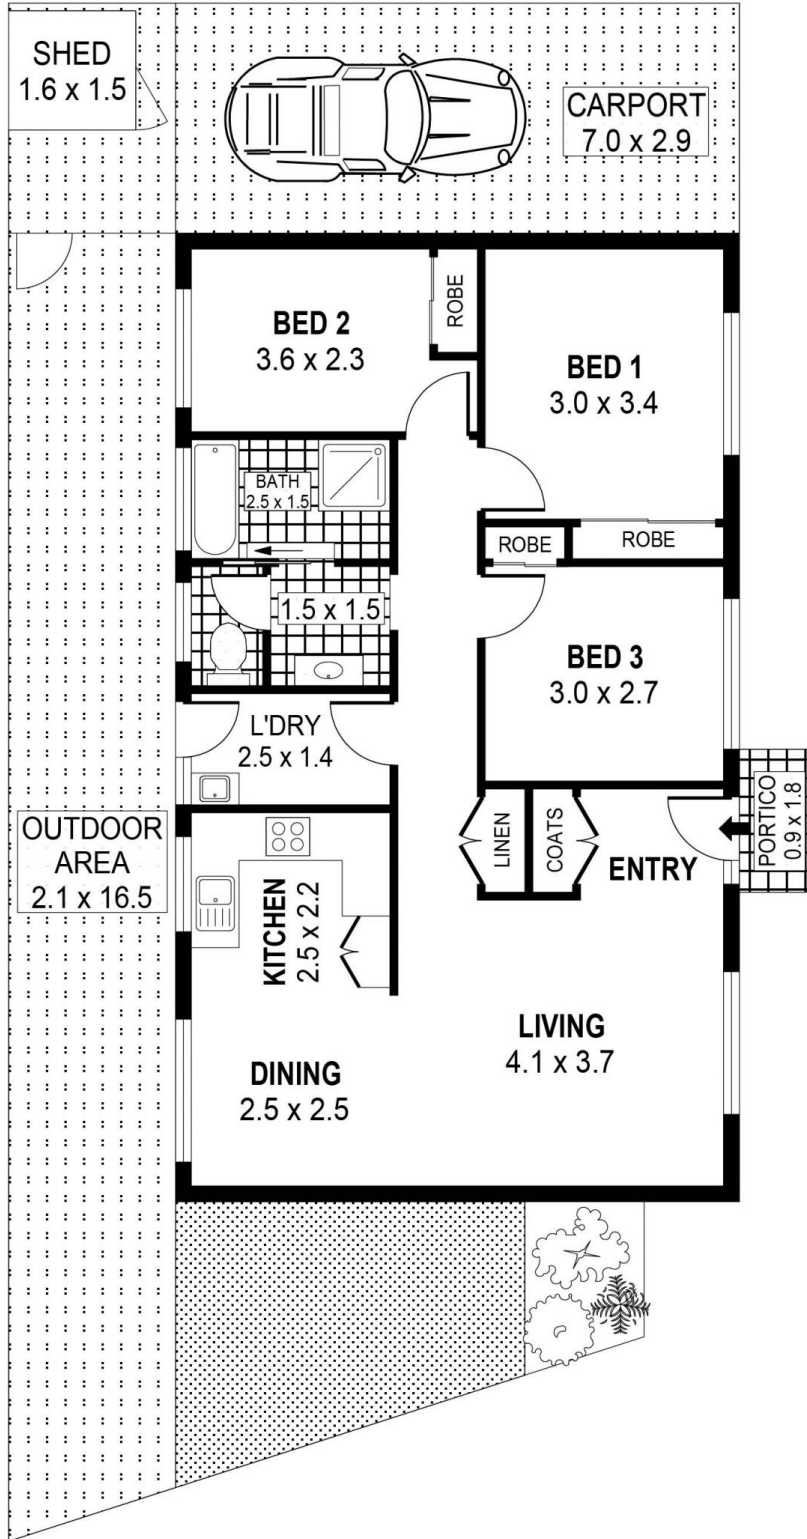

5/32 Mayfield Circuit Albion Park NSW

3 1 1

The simple, low maintenance lifestyle is the way forward! A rare blend of privacy, location and ease awaits you here at 5/32 Mayfield Cct Albion Park.

Type : Villa

The Main Features:

- 3 good sized rooms, main with large built-in wardrobe
- Large kitchen with electric appliances, pantry, and meals area
- Big entry foyer with additional storage cupboards

[For full version visit the website](#)

SCALE (METRES)

PLANS SHOWN ONLY INDICATIVE OF LAYOUT. DIMENSIONS ARE APPROXIMATE.
Ref. No: 93589

INT	: 79m ²
EXT	: 36m ²
CARPORT	: 21m ²
SHED	: 2m ²

5/32 MAYFIELD CIRCUIT

ALBION PARK