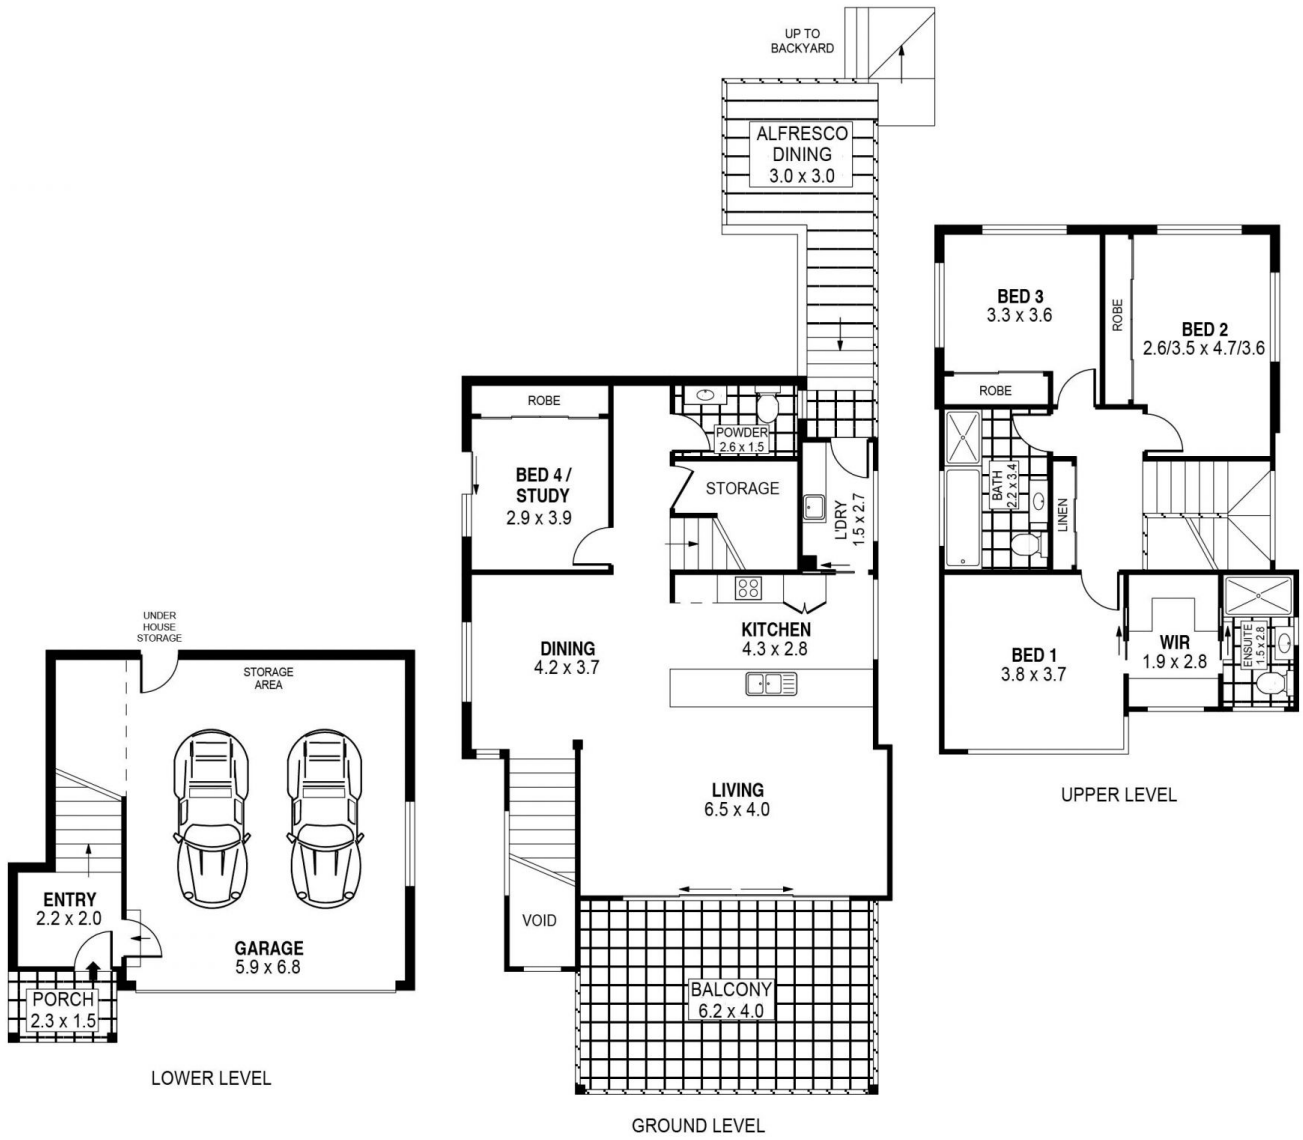

18a The Rise Dapto NSW

4 2 2

18a The Rise is set on the high side of the street encapsulating the beautiful escarpment and lake views! This impeccable tri-level family home boasts space, functionality and overall, the ideal family friendly layout!

Type : House

Price : \$ 710,000

View : <https://www.mcneice.com.au/8482886>

The Main Features:

- 4 good sized bedrooms, main with ensuite and walk in wardrobe whilst facing east towards the Lake. One bedroom on the middle level of the home, ideal for a guest bedroom or study

- Huge kitchen, living and dining space as the hub of the home allowing for all your indoor and outdoor living options

[For full version visit the website](#)

SITE PLAN

SCALE (METRES)

PLANS SHOWN ONLY INDICATIVE OF LAYOUT. DIMENSIONS ARE APPROXIMATE.
Ref. No: 86168

SCALE (METRES)

PLANS SHOWN ONLY INDICATIVE OF LAYOUT. DIMENSIONS ARE APPROXIMATE.
Ref. No: 86168

INT : 171m²
EXT : 41m²
GARAGE : 44m²

18A THE RISE

DAPTO