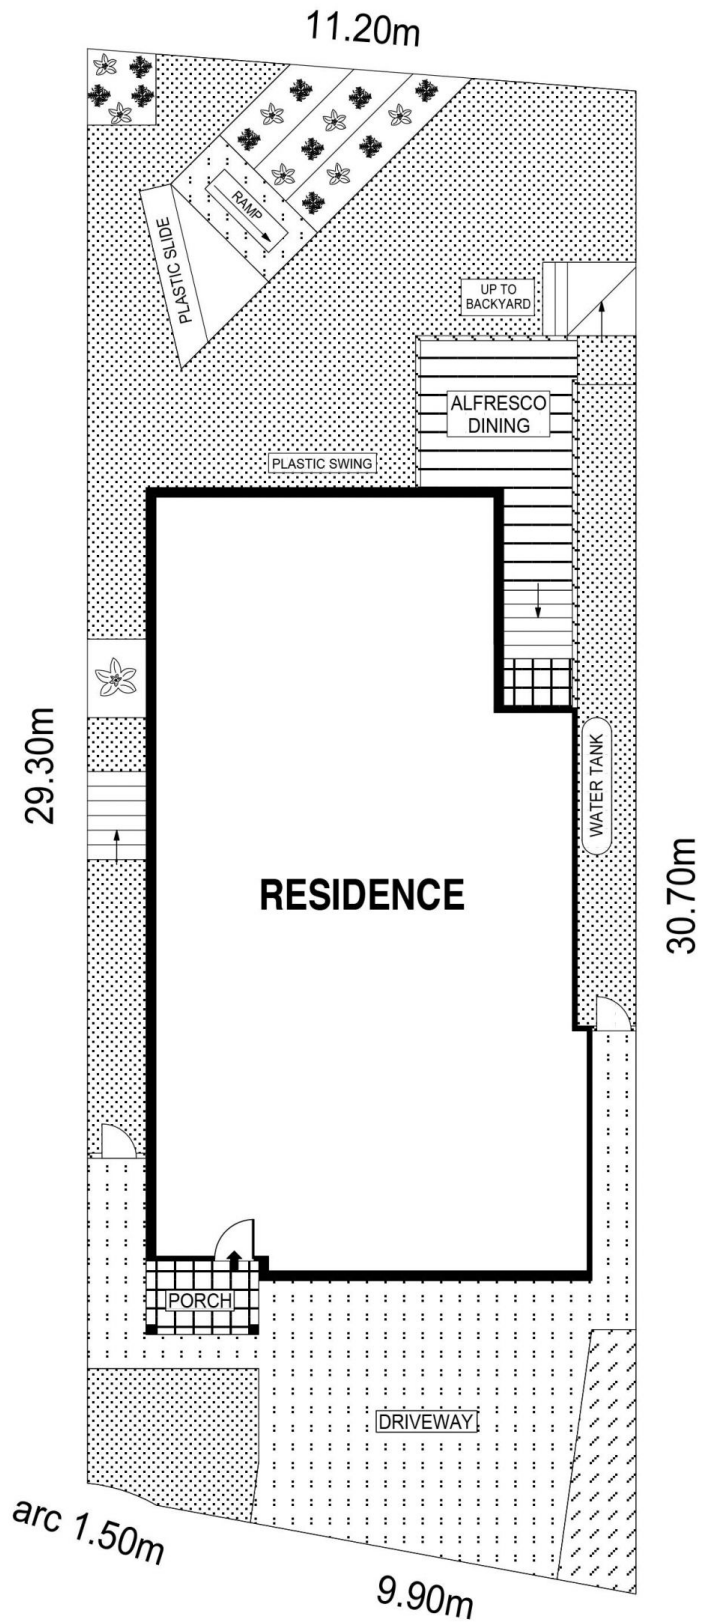

18a The Rise Dapto NSW

4 2 2

18a The Rise is set on the high side of the street encapsulating the beautiful escarpment and lake views! This impeccable tri-level family home boasts space, functionality and overall, the ideal family friendly layout!

Type : House

Price : \$ 710,000

View : <https://www.mcneice.com.au/8482886>

The Main Features:

- 4 good sized bedrooms, main with ensuite and walk in wardrobe whilst facing east towards the Lake. One bedroom on the middle level of the home, ideal for a guest bedroom or study

- Huge kitchen, living and dining space as the hub of the home allowing for all your indoor and outdoor living options

[For full version visit the website](#)

SITE PLAN

SCALE (METRES)

PLANS SHOWN ONLY INDICATIVE OF LAYOUT. DIMENSIONS ARE APPROXIMATE.
Ref. No: 86168

SCALE (METRES)

PLANS SHOWN ONLY INDICATIVE OF LAYOUT. DIMENSIONS ARE APPROXIMATE.
Ref. No: 86168

INT : 171m²
EXT : 41m²
GARAGE : 44m²

18A THE RISE

DAPTO