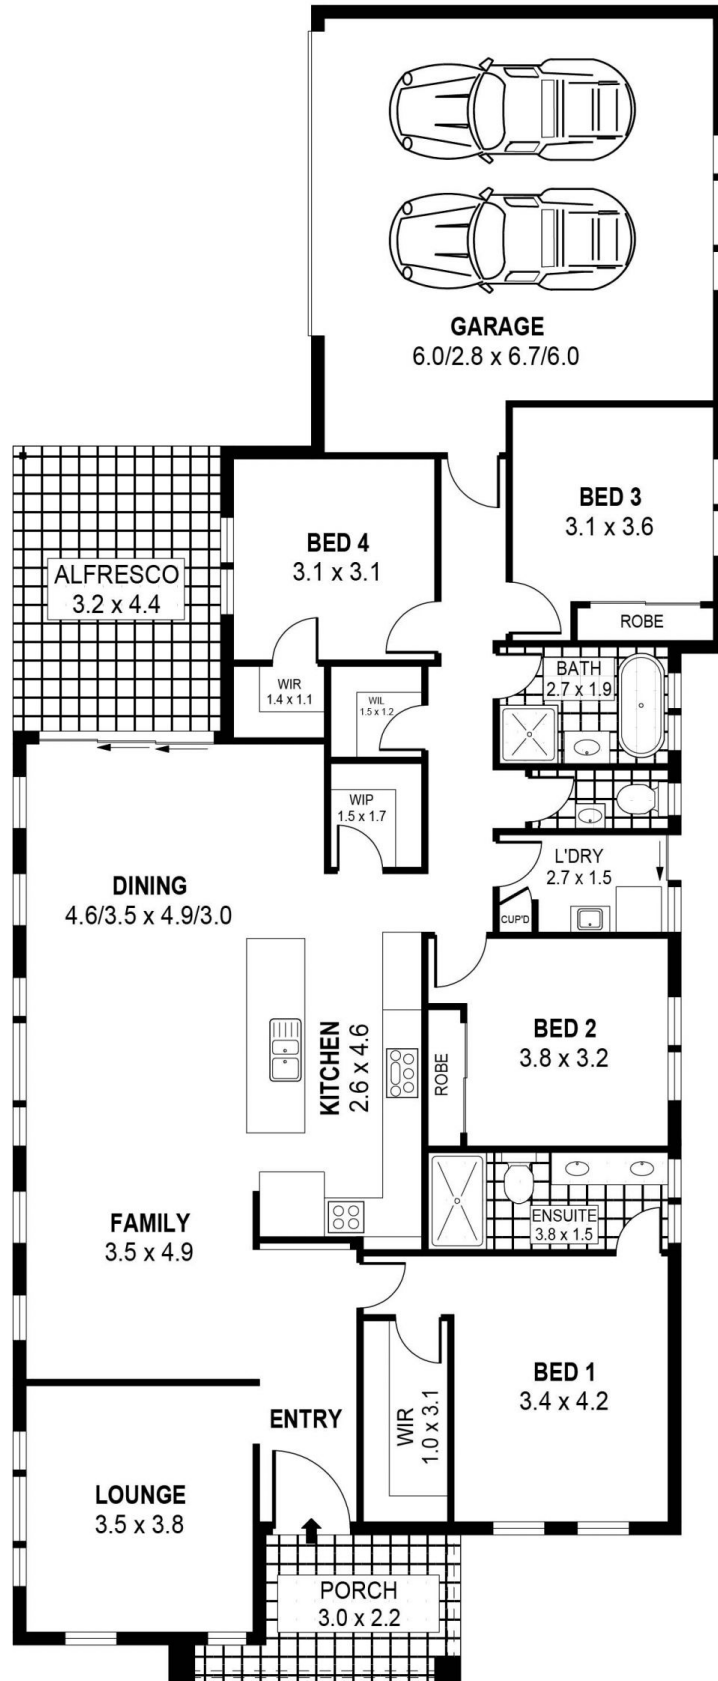

56 Wongawilli Road Wongawilli NSW

4  2  2 

Type : House
Price : \$ 725,000
Building Size : 21 sqm
Land Size : 474 sqm
View : <https://www.mcneice.com.au/8482882>

SCALE (METRES)

PLANS SHOWN ONLY INDICATIVE OF LAYOUT. DIMENSIONS ARE APPROXIMATE.
Ref. No: 85823

INT : 159m²
EXT : 21m²
GARAGE : 38m²

56 WONGAWILLI ROAD

WONGAWILLI

SITE PLAN

SCALE (METRES)

PLANS SHOWN ONLY INDICATIVE OF LAYOUT. DIMENSIONS ARE APPROXIMATE.
 Ref. No: 85823