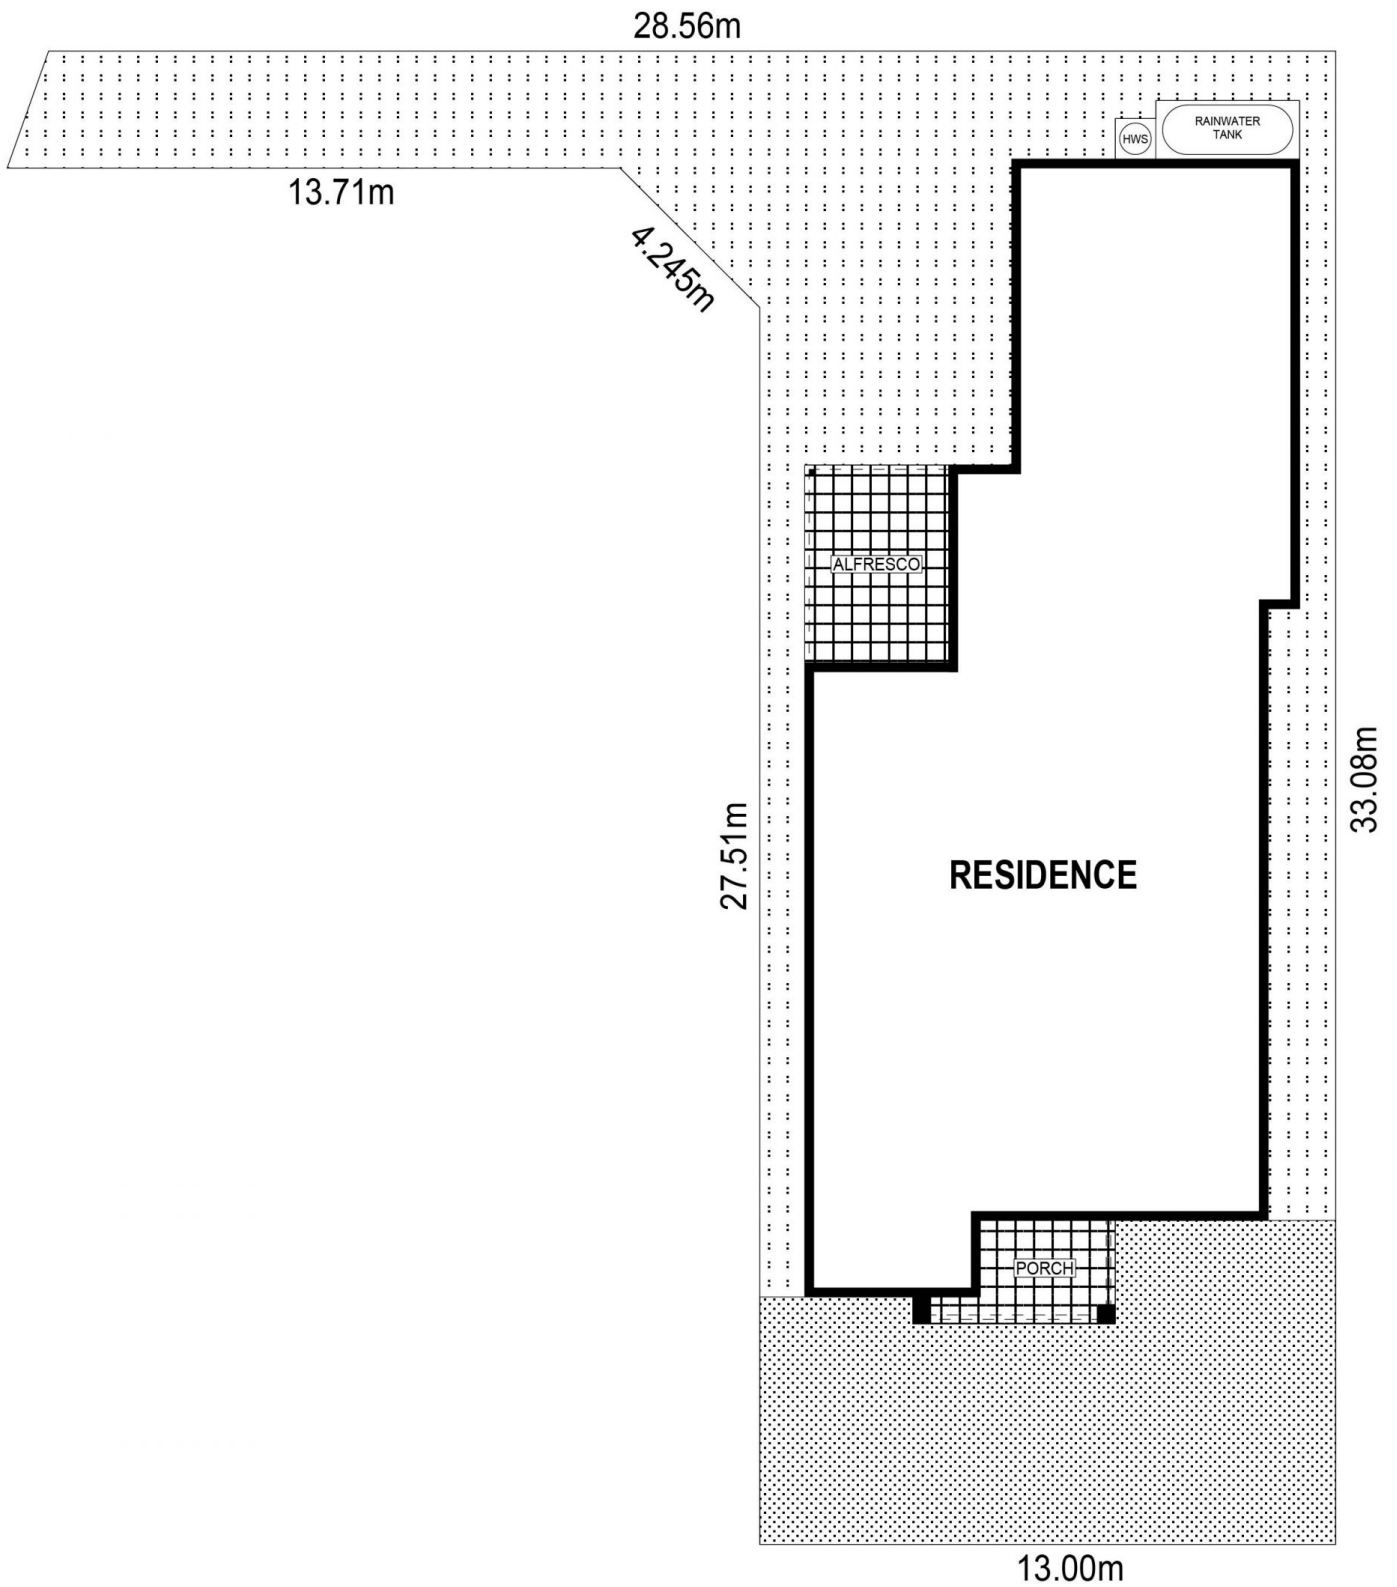

56 Wongawilli Road Wongawilli NSW

4  2  2 

Type : House
Price : \$ 725,000
Building Size : 21 sqm
Land Size : 474 sqm
View : <https://www.mcneice.com.au/8482882>

SCALE (METRES)

PLANS SHOWN ONLY INDICATIVE OF LAYOUT. DIMENSIONS ARE APPROXIMATE.
Ref. No: 85823

INT : 159m²
EXT : 21m²
GARAGE : 38m²

56 WONGAWILLI ROAD

WONGAWILLI

SITE PLAN

SCALE (METRES)

PLANS SHOWN ONLY INDICATIVE OF LAYOUT. DIMENSIONS ARE APPROXIMATE.
 Ref. No: 85823