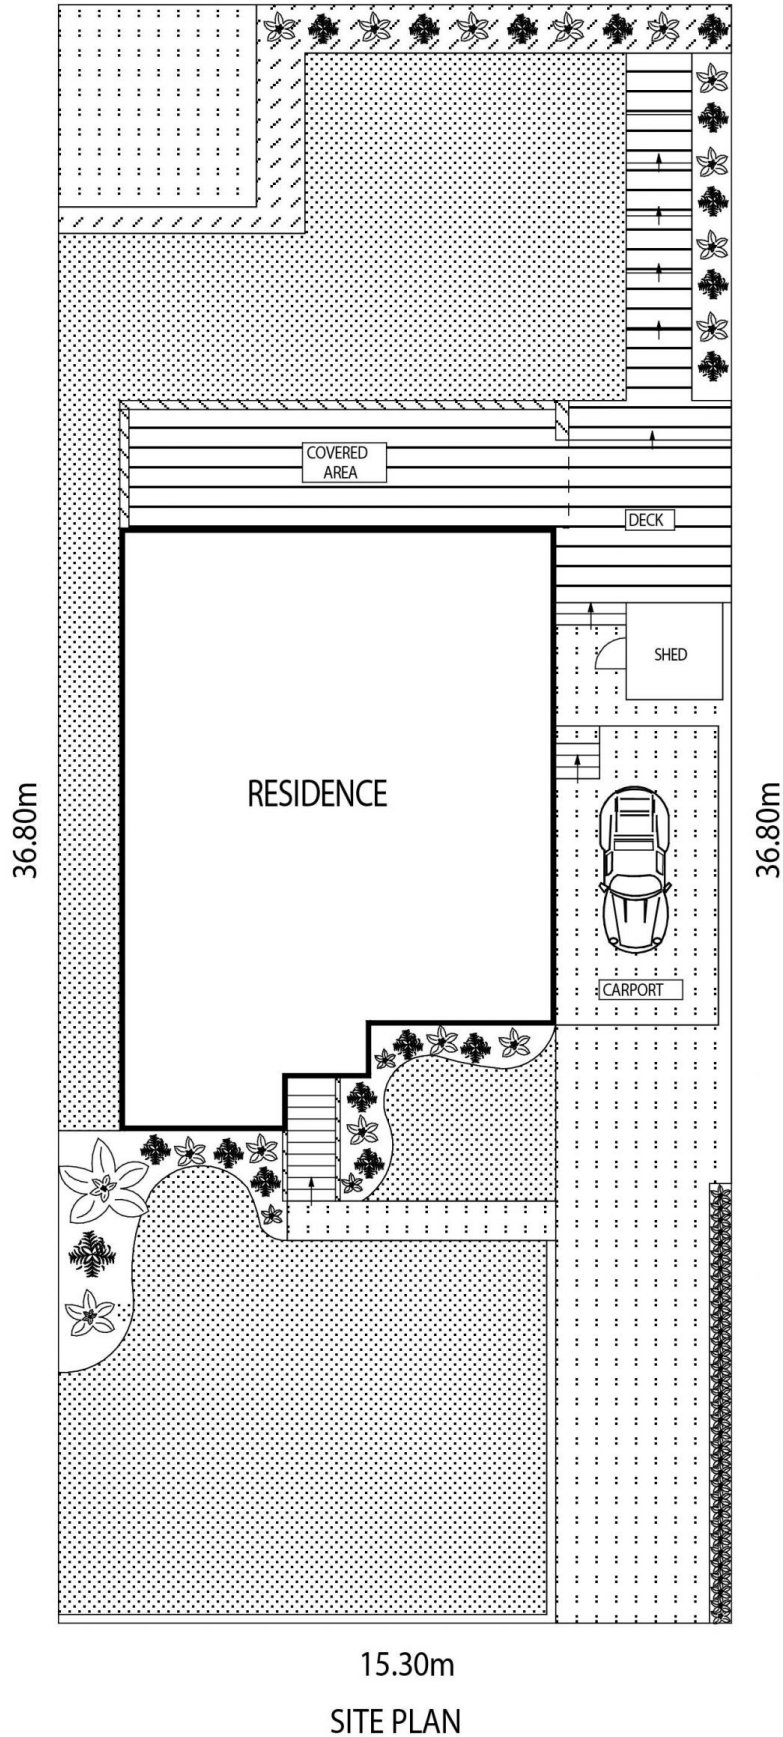

24 Tallawong Crescent Dapto NSW

4  2  1 

A beautiful 4-bedroom home perched on the high side of one of the best family orientated streets of Dapto. With loads of internal space and the practical front and rear yards, this one is ideal for the first home buyer or someone looking for a little extra space.

Type : House

Price : \$ 580,000

View : <https://www.mcneice.com.au/8482863>

The Main Features:

- 4 spacious bedrooms, 3 with built in wardrobes and main with reverse cycle air conditioning
- 2 separate living areas, ideal for the larger family set up. One with air conditioning and a gas point
- Large timber kitchen with gas stove, large pantry and plenty of cupboard space

[For full version visit the website](https://www.mcneice.com.au)

PLANS SHOWN ONLY INDICATIVE OF LAYOUT. DIMENSIONS ARE APPROXIMATE.
Ref. No: 83381

INT	: 120m ²
EXT	: 41m ²
SHED	: 5m ²
CARPORT	: 25m ²

24 TALLAWONG CRESCENT

DAPTO

15.20m

15.30m
SITE PLAN

SCALE (METRES)

PLANS SHOWN ONLY INDICATIVE OF LAYOUT. DIMENSIONS ARE APPROXIMATE.
Ref. No: 83381