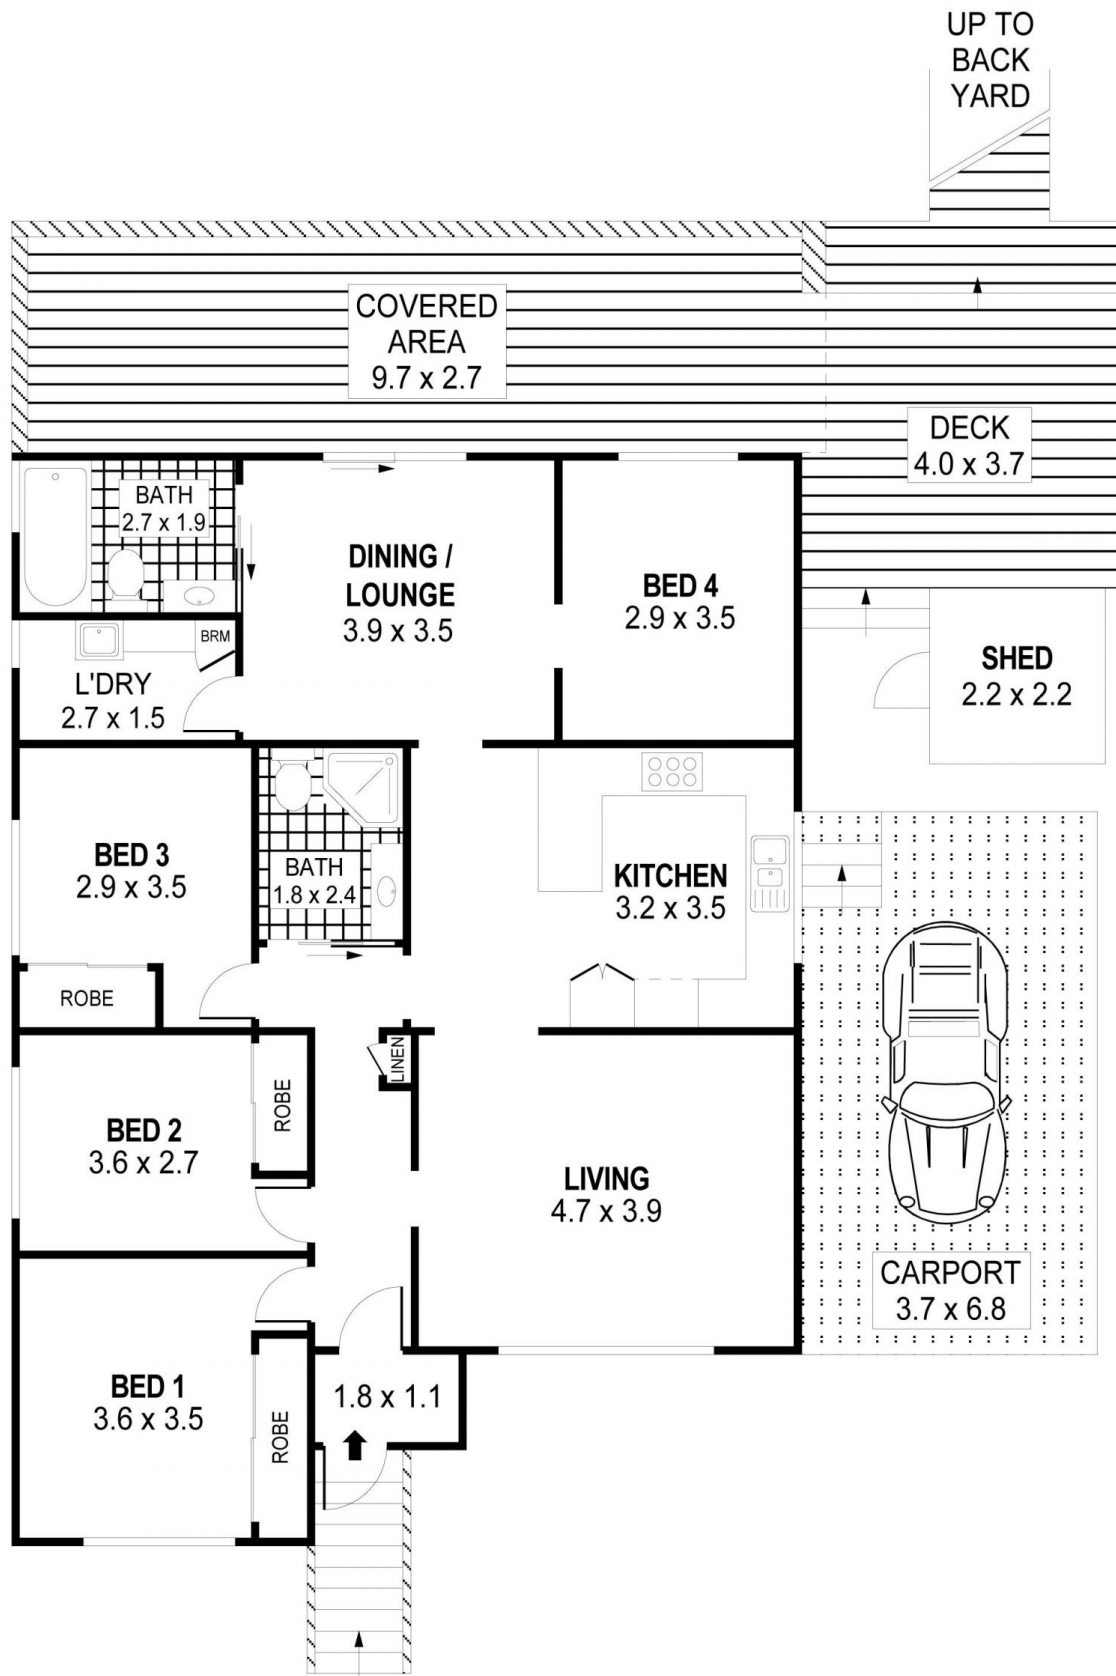

24 Tallawong Crescent Dapto NSW

4  2  1 

A beautiful 4-bedroom home perched on the high side of one of the best family orientated streets of Dapto. With loads of internal space and the practical front and rear yards, this one is ideal for the first home buyer or someone looking for a little extra space.

Type : House

Price : \$ 580,000

View : <https://www.mcneice.com.au/8482863>

The Main Features:

- 4 spacious bedrooms, 3 with built in wardrobes and main with reverse cycle air conditioning
- 2 separate living areas, ideal for the larger family set up. One with air conditioning and a gas point
- Large timber kitchen with gas stove, large pantry and plenty of cupboard space

[For full version visit the website](https://www.mcneice.com.au)

PLANS SHOWN ONLY INDICATIVE OF LAYOUT. DIMENSIONS ARE APPROXIMATE.
Ref. No: 83381

INT	: 120m ²
EXT	: 41m ²
SHED	: 5m ²
CARPORT	: 25m ²

24 TALLAWONG CRESCENT

DAPTO

15.20m

15.30m
SITE PLAN

SCALE (METRES)

PLANS SHOWN ONLY INDICATIVE OF LAYOUT. DIMENSIONS ARE APPROXIMATE.
Ref. No: 83381