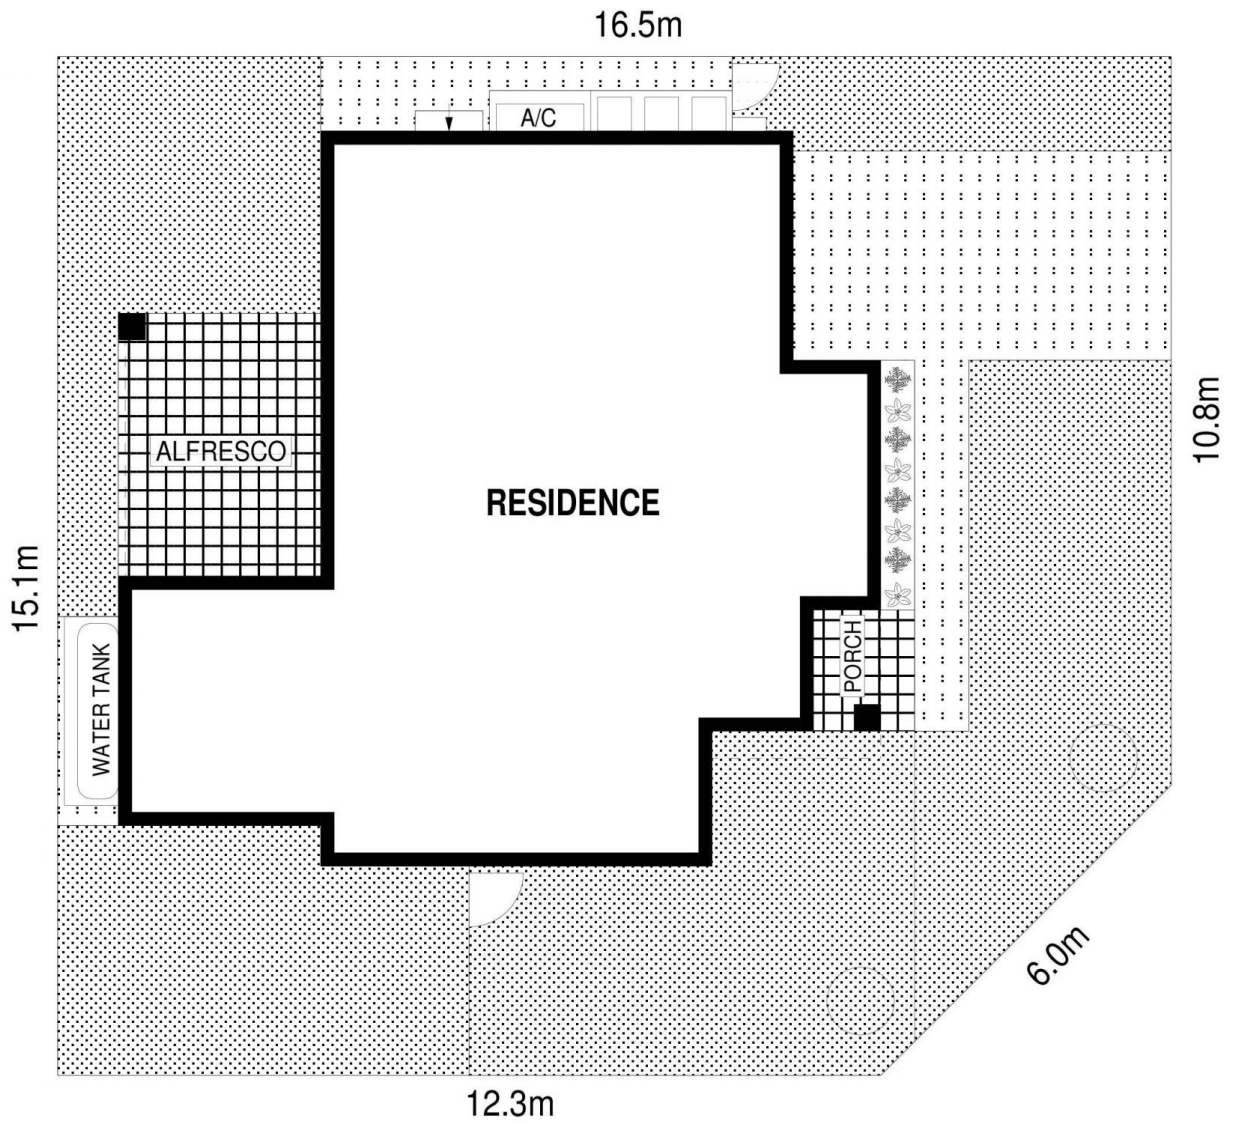

25 Thornbill Street Wongawilli NSW

3  2  1 

Type : House
Building Size : 16 sqm
Land Size : 238.47 sqm
View : <https://www.mcneice.com.au/8482844>

SITE PLAN

PLANS SHOWN ONLY INDICATIVE OF LAYOUT. DIMENSIONS ARE APPROXIMATE.
Ref. No: 80612