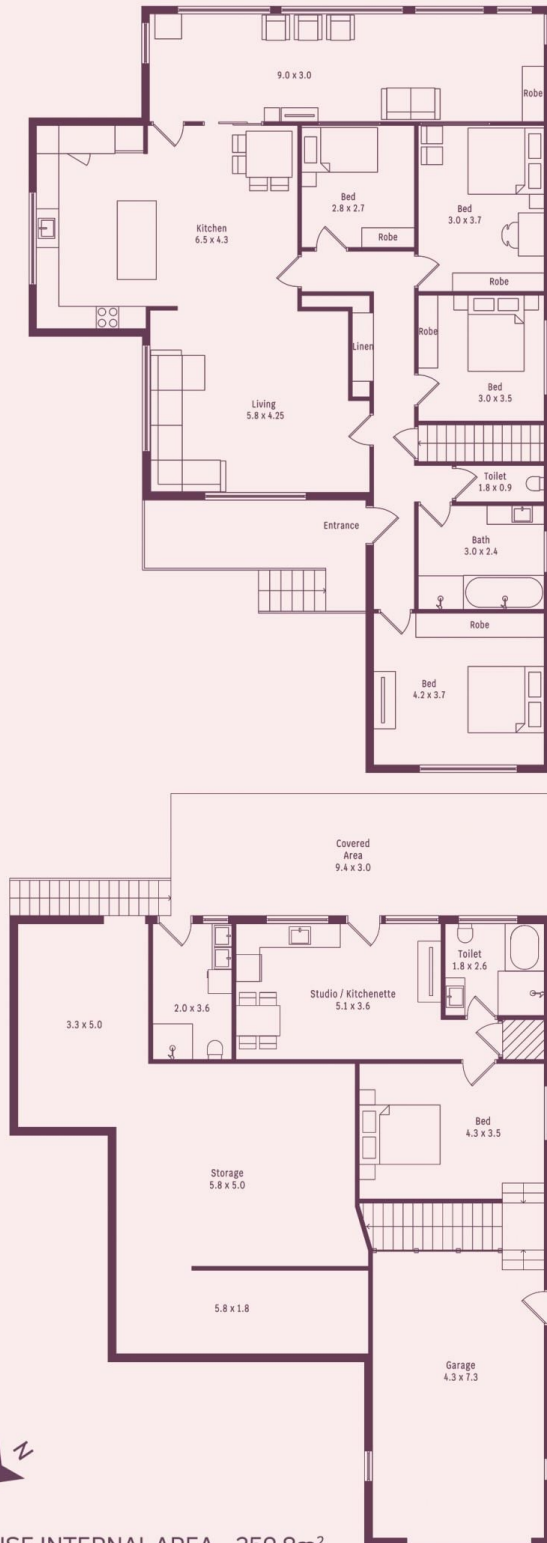

21 Girvan Crescent Corrimal NSW

5 2 2

This expansive home offers contemporary living, offering a great family space upstairs perfect for any growing family, boasting open plan living, a stunning modern kitchen with 40mm stone benchtop and all the modern appliances along with a large lounge room and a second living area off the kitchen. This home also boasts a studio downstairs fitted out with a self-contained bathroom, kitchen and bedroom perfect for a teenage retreat or someone looking for their next investment opportunity.

Type : House
Price : \$ 1,285,000
Land Size : 720 sqm
View : <https://www.mcneice.com.au/8482750>

what you will love?

> four great sized bedrooms all with built in robes and ceiling fans

[For full version visit the website](https://www.mcneice.com.au)

21 Girvan Crescent, Corrimal

HOUSE INTERNAL AREA 259.8m²

Plans shown are for presentation purposes and are not part of any legal document. Dimensions are approximate